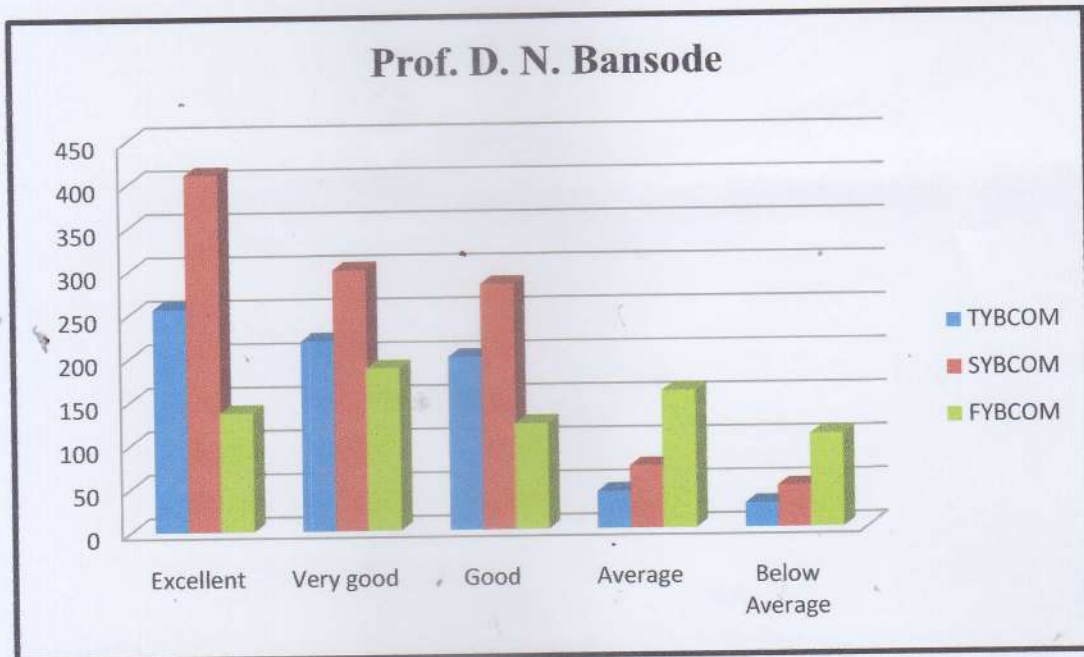

Economics Faculty Graphs