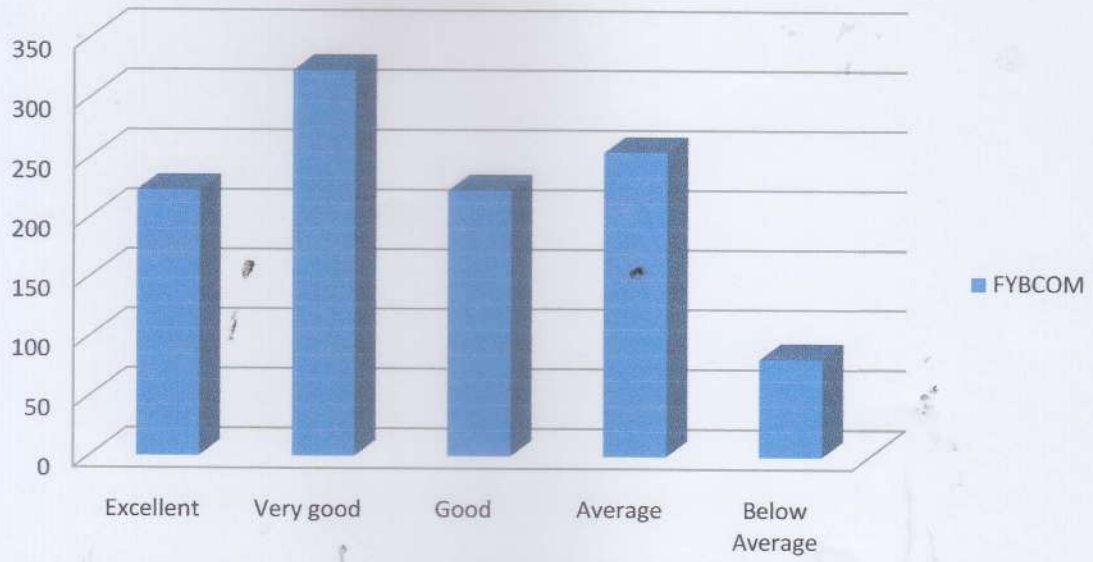

Prof. M. M. Talwar

Princip
Principal
Dr Ambedkar College of
Commerce and Economics
Wadala, Mumbai - 400 031