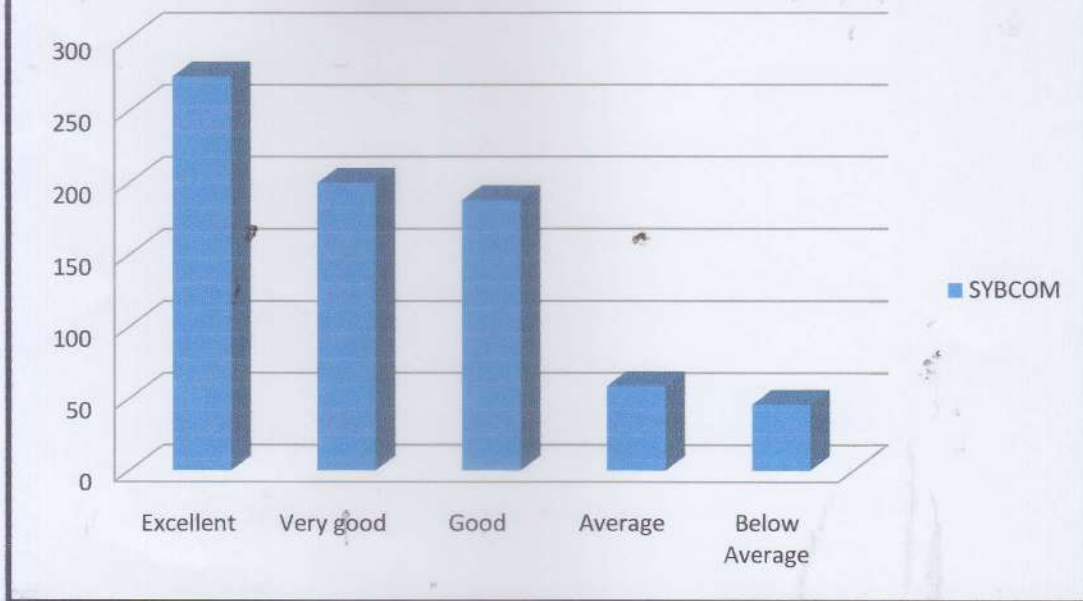

Prof. M. M. Sarwade