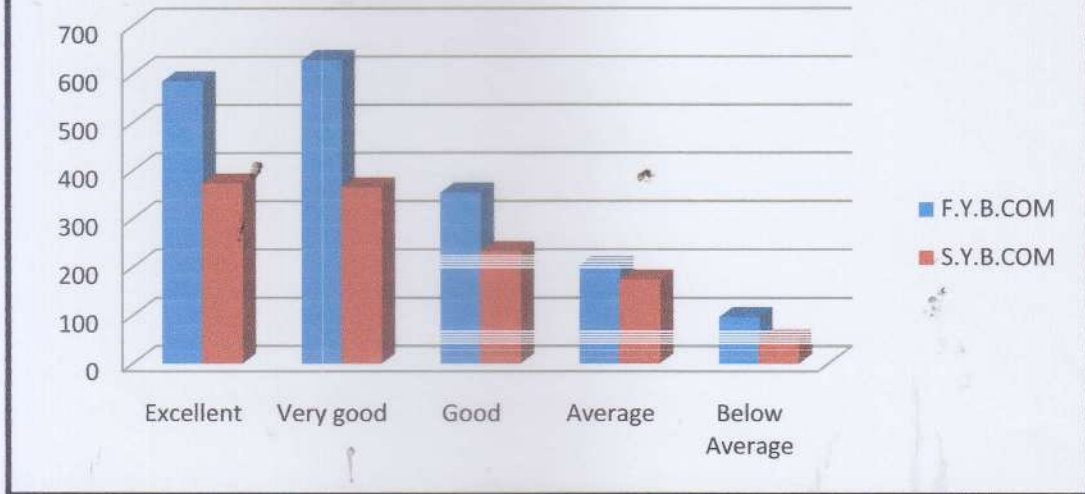

Prof. R.S.Gaikwad