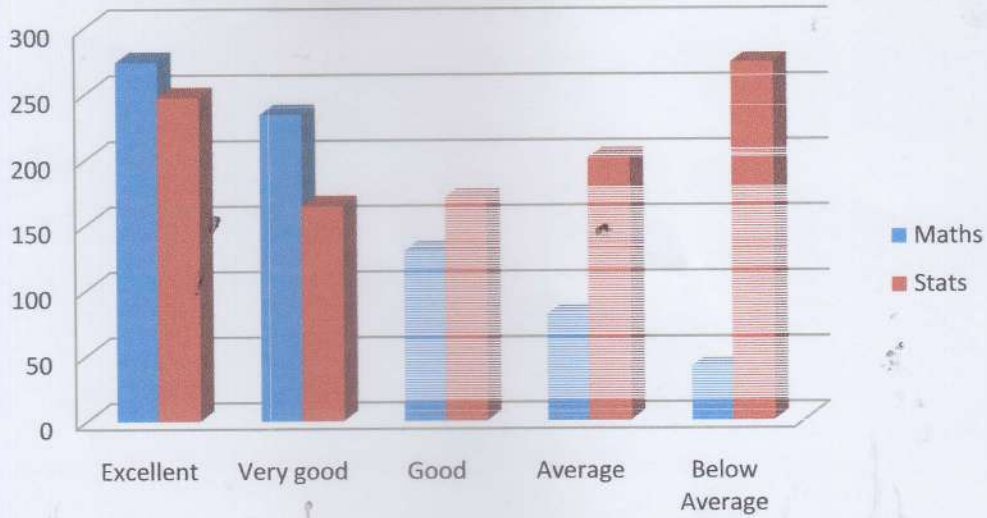

Math and Stats Faculty Graphs

Prof. S. V. Kamble

Prof. S. M. Warbhe

Principal
 Dr Ambedkar College of
 Commerce and Economics
 Wadala, Mumbai - 400 031

Business Law Faculty Graphs

Principal
Dr. Ambedkar College of
Commerce and Economics
Wadala, Mumbai - 400 031