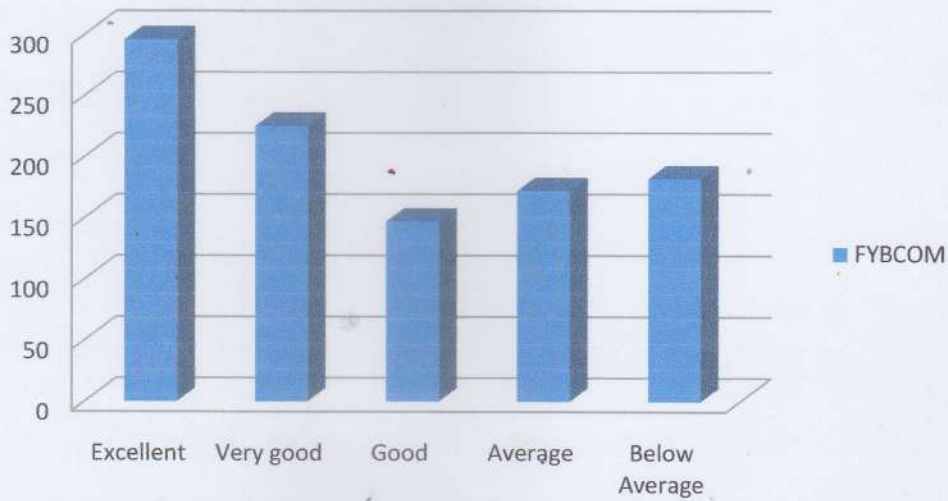

Prof. S. Gole

[Signature]
Principal
Dr Ambedkar College of
Commerce and Economics
Wadala, Mumbai - 400 031