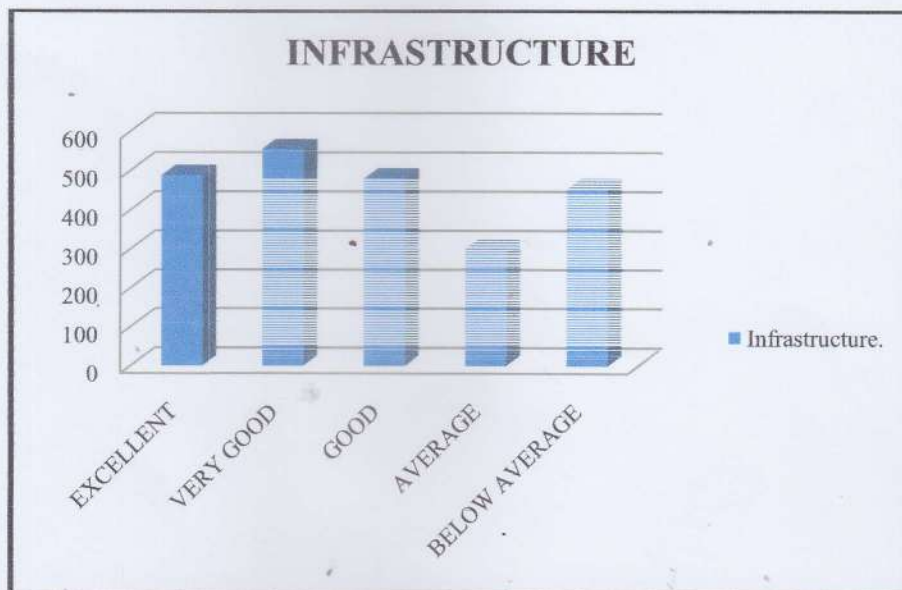

COLLEGE FEEDBACK

COLLEGE FEEDBACK

COLLEGE FEEDBACK

COLLEGE FEEDBACK

Principal
Dr Ambedkar College of
Commerce and Economics
Wadala, Mumbai - 400 031

Business Communication Faculty Graphs

Dr. R. B. Ghegadmal