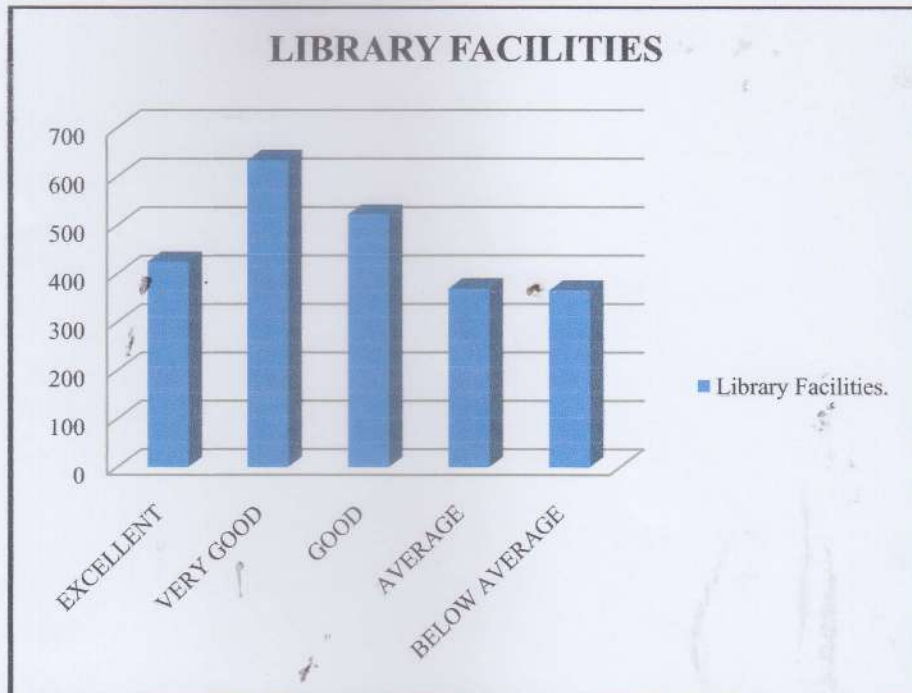

COLLEGE FEEDBACK

COLLEGE FEEDBACK

COLLEGE FEEDBACK

COLLEGE FEEDBACK

Principal
Dr Ambedkar College of
Commerce and Economics
Wadala, Mumbai - 400 031

Business Communication Faculty Graphs

Dr. R. B. Ghegadmal