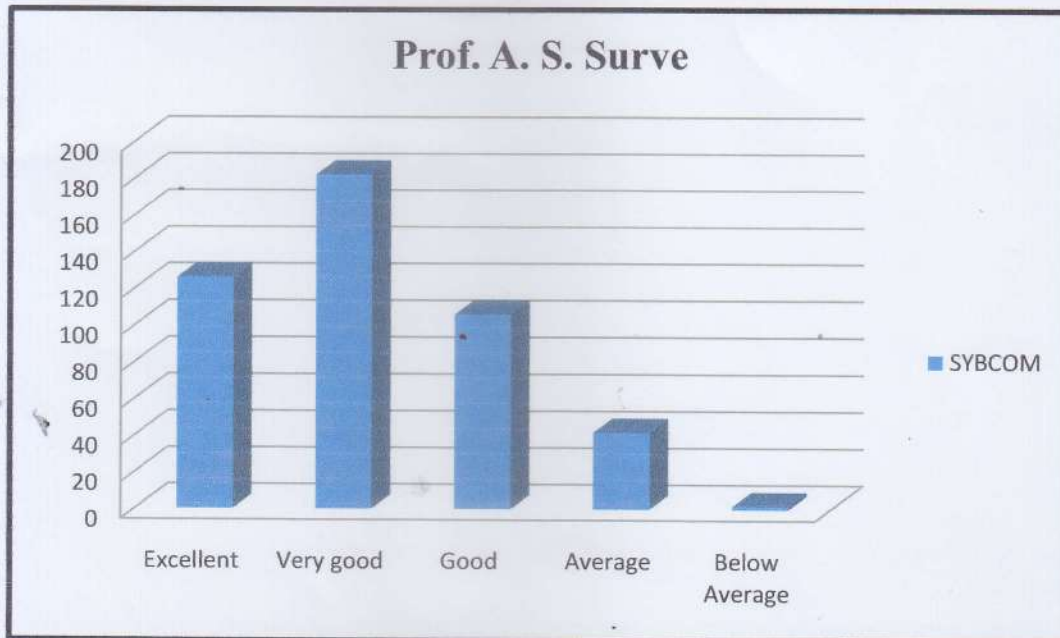

Math and Stats Faculty Graphs

Prof. S. V. Kamble

Prof. S. M. Warbhe

Principal
 Dr Ambedkar College of
 Commerce and Economics
 Wadala, Mumbai - 400 031

Business Law Faculty Graphs

Principal
Dr. Ambedkar College of
Commerce and Economics
Wadala, Mumbai - 400 031