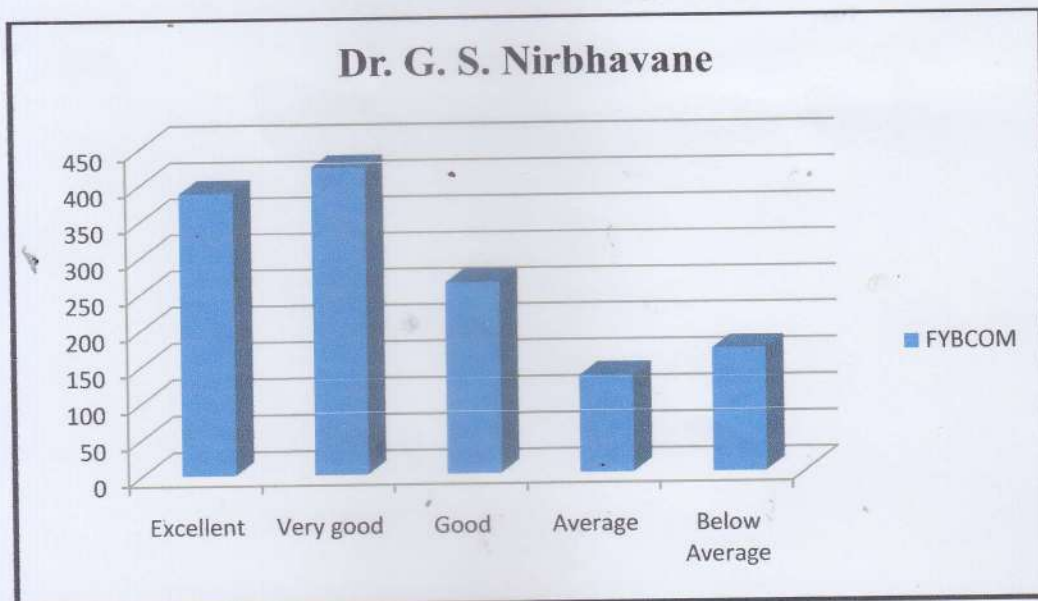

Environmental Studies Faculty Graphs