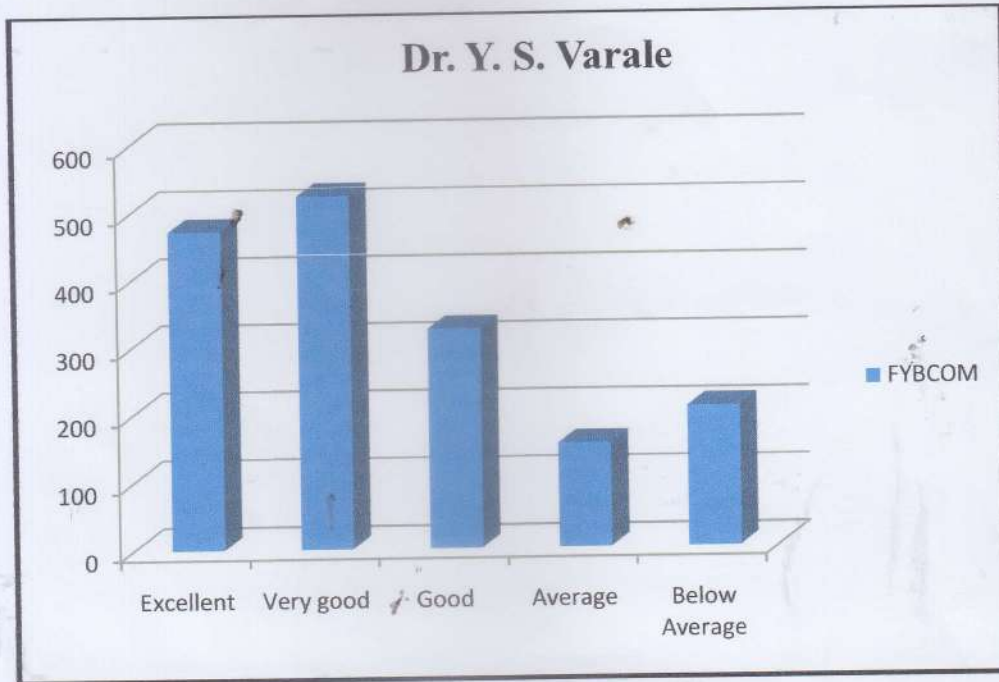

Environmental Studies Faculty Graphs