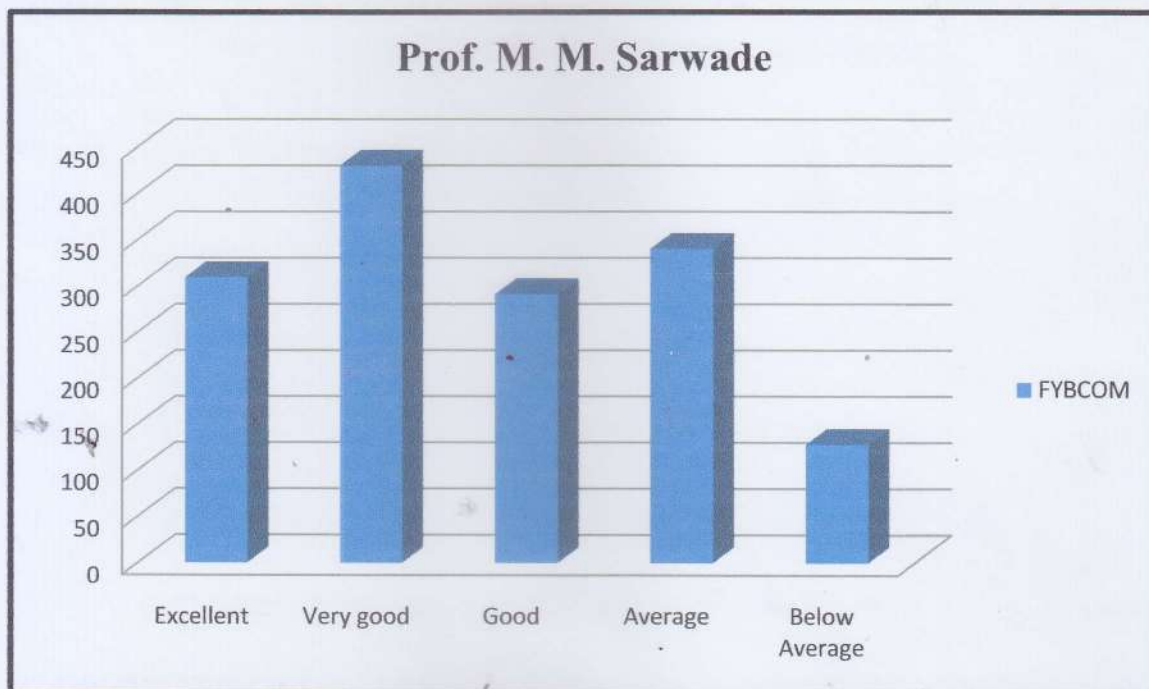

Foundation Course Faculty Graphs