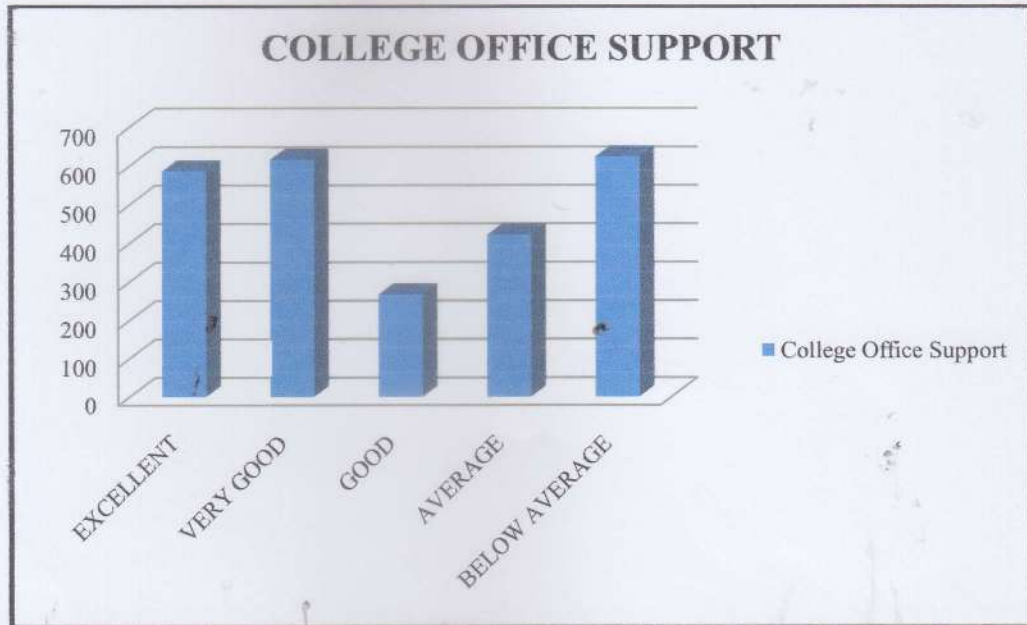

COLLEGE FEEDBACK

COLLEGE FEEDBACK

COLLEGE FEEDBACK

COLLEGE FEEDBACK

Principal
Dr Ambedkar College of
Commerce and Economics
Wadala, Mumbai - 400 031

Business Communication Faculty Graphs

Dr. R. B. Ghegadmal