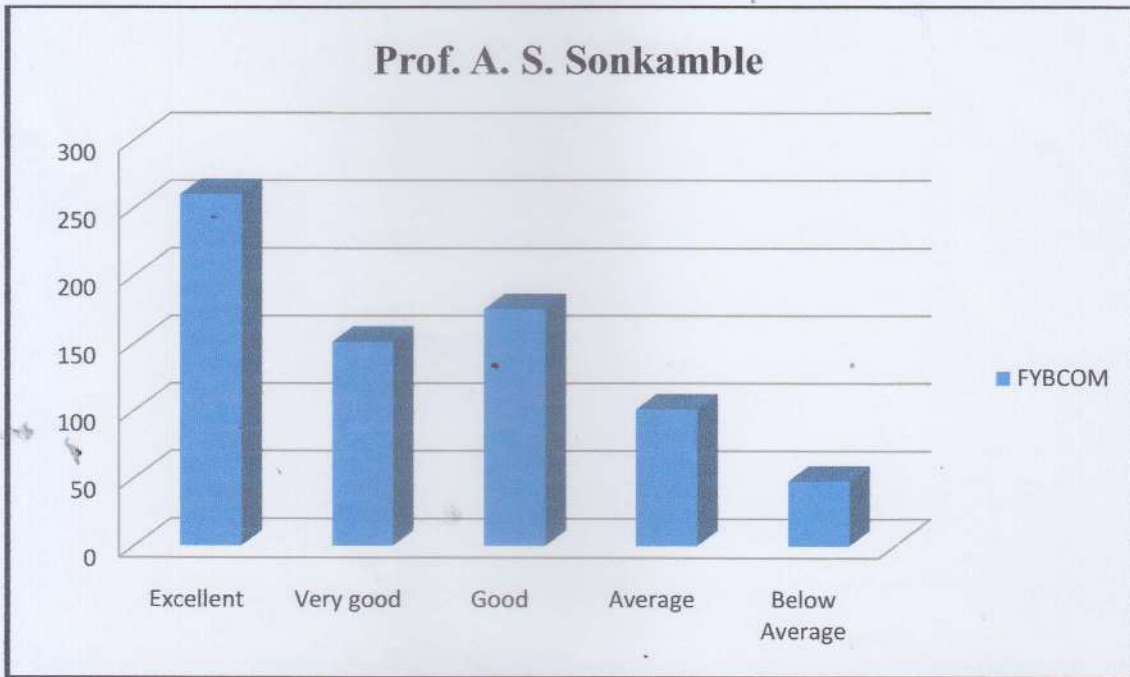

Prof. A. S. Sonkamble

Principal
Dr. Ambedkar College of
Commerce and Economics
Wadala, Mumbai - 400 031