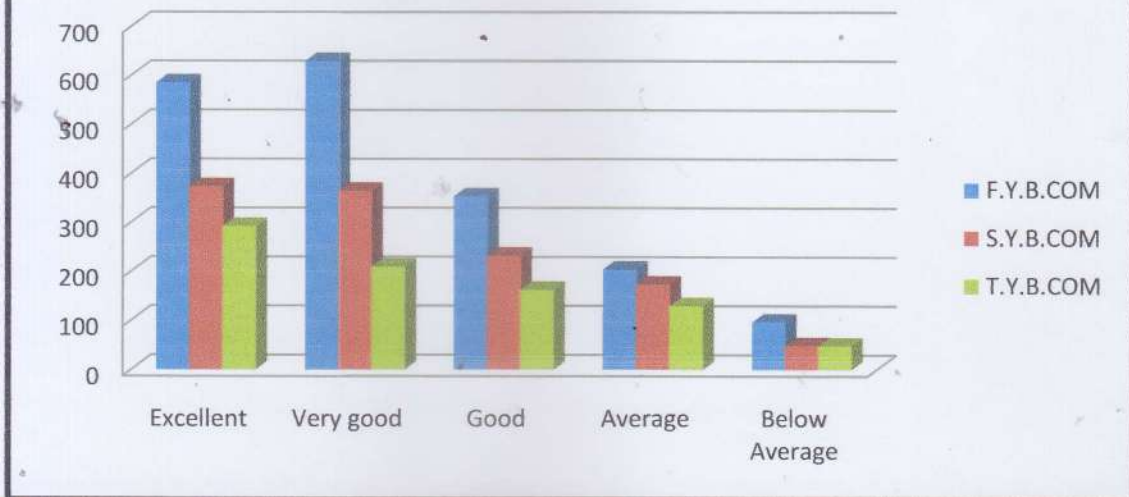

Prof. A. A. Kasare