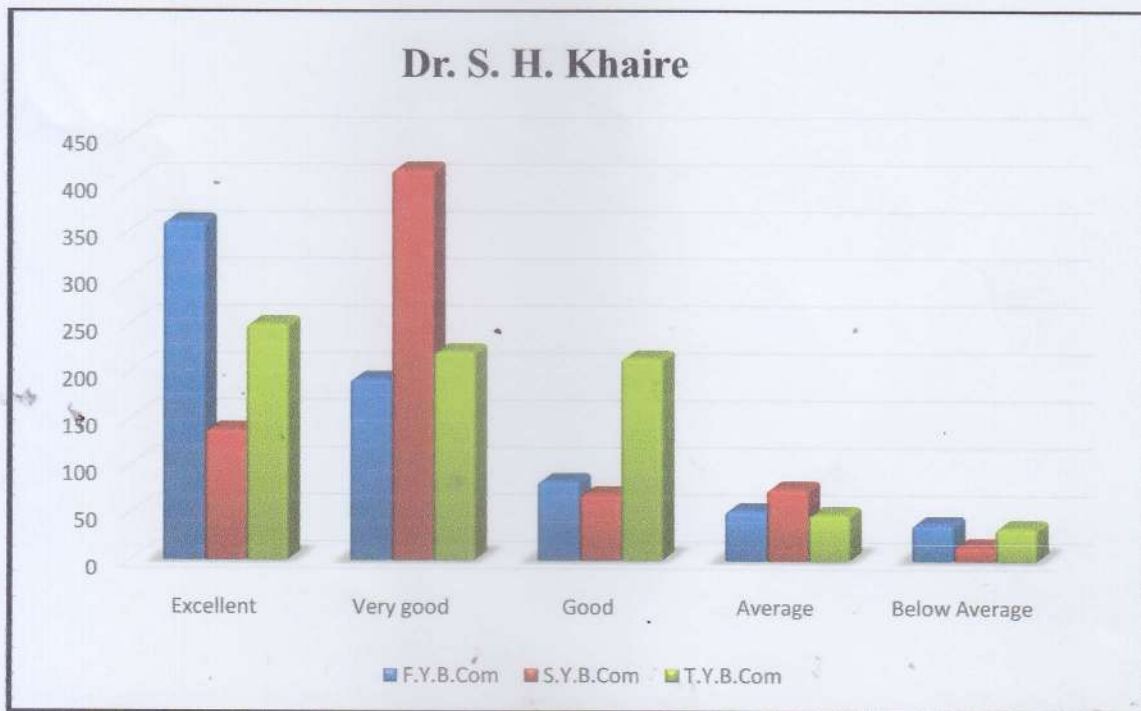

COMMERCE FACULTY GRAPHS