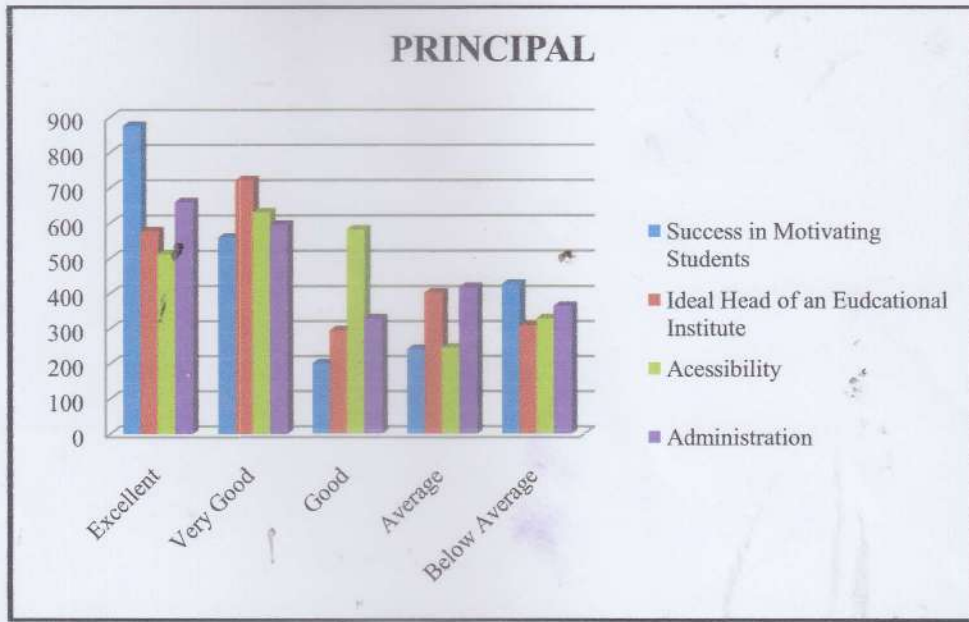

COLLEGE FEEDBACK

COLLEGE FEEDBACK

COLLEGE FEEDBACK

COLLEGE FEEDBACK

Principal
Dr Ambedkar College of
Commerce and Economics
Wadala, Mumbai - 400 031

Business Communication Faculty Graphs

Dr. R. B. Ghegadmal