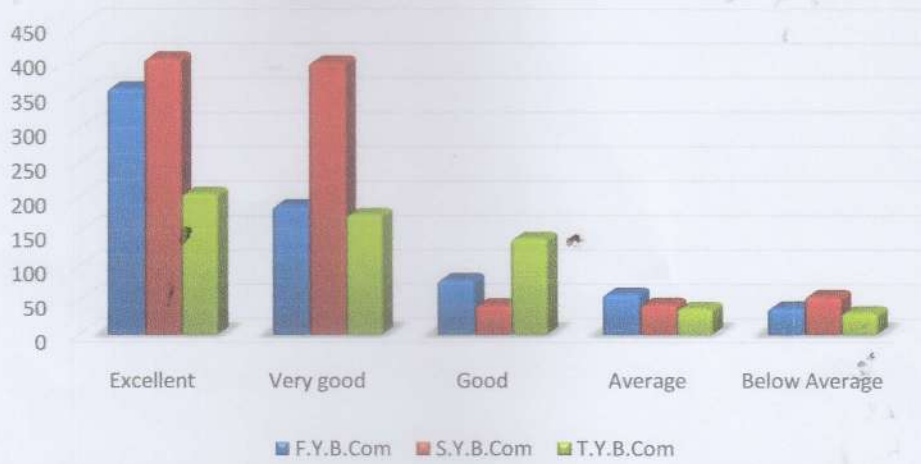

Prof. S. P. Hadke