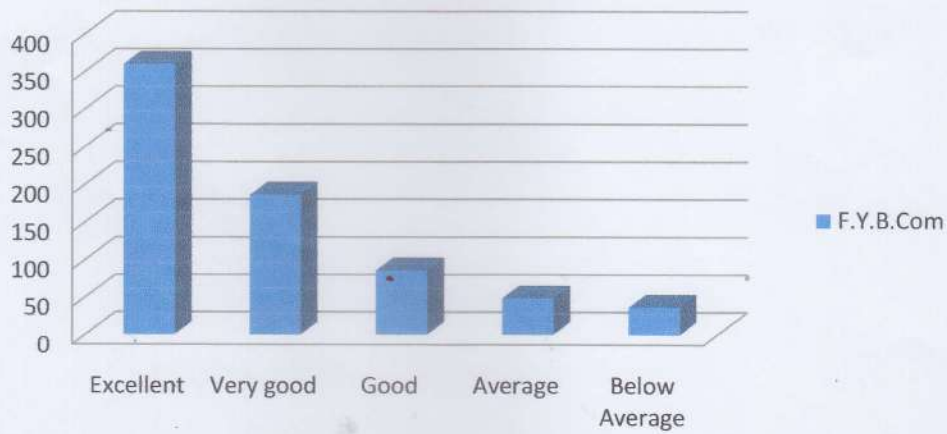

Prof. A. Kamble