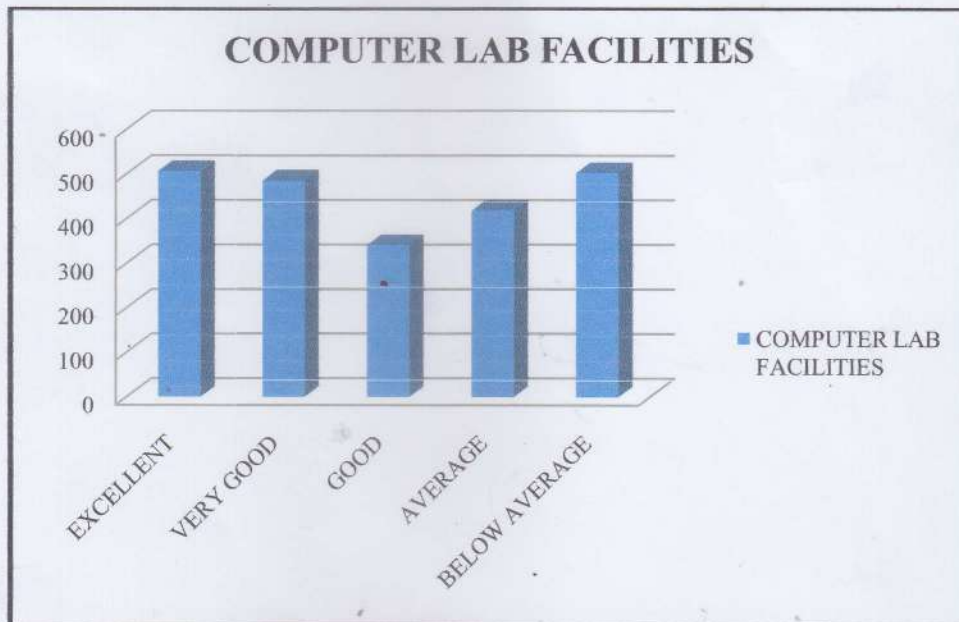

COLLEGE FEEDBACK

COLLEGE FEEDBACK

COLLEGE FEEDBACK

COLLEGE FEEDBACK

Principal
Dr Ambedkar College of
Commerce and Economics
Wadala, Mumbai - 400 031

Business Communication Faculty Graphs

Dr. R. B. Ghegadmal