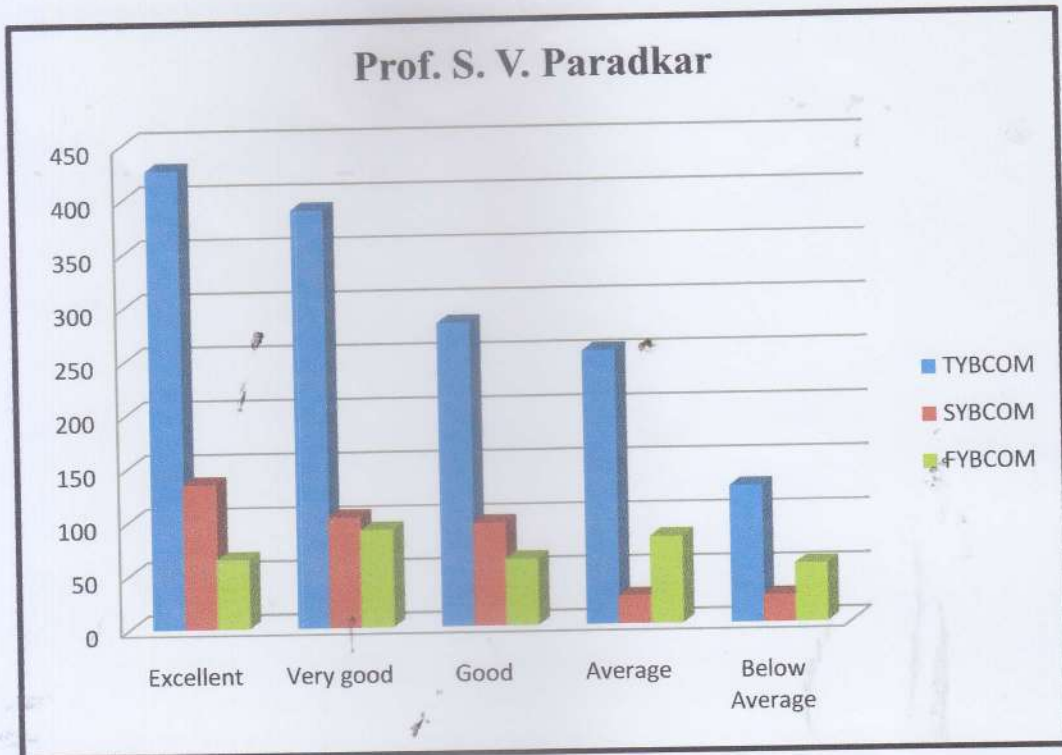

Economics Faculty Graphs