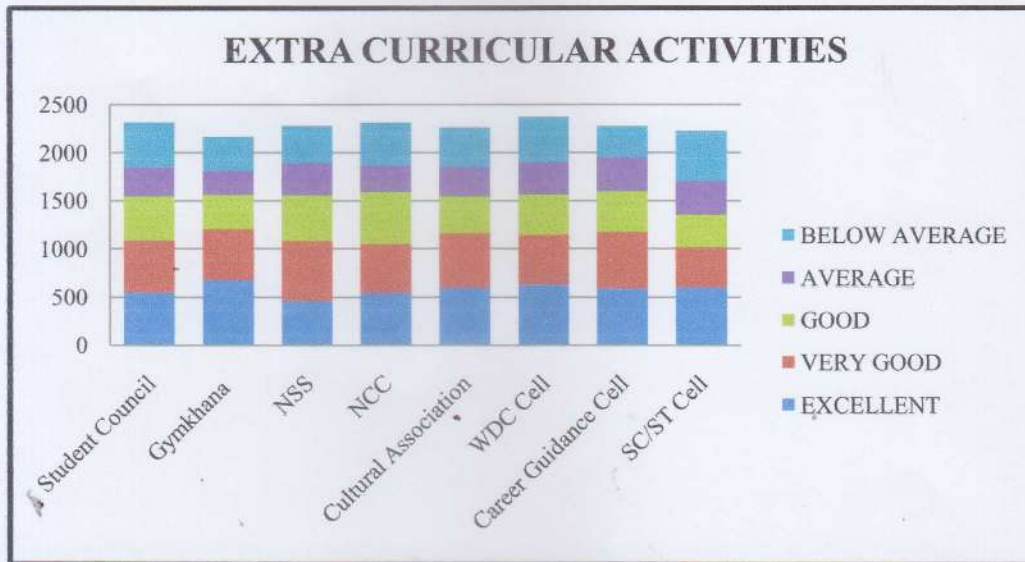

COLLEGE FEEDBACK

COLLEGE FEEDBACK

COLLEGE FEEDBACK

COLLEGE FEEDBACK

Principal
Dr Ambedkar College of
Commerce and Economics
Wadala, Mumbai - 400 031

Business Communication Faculty Graphs

Dr. R. B. Ghegadmal