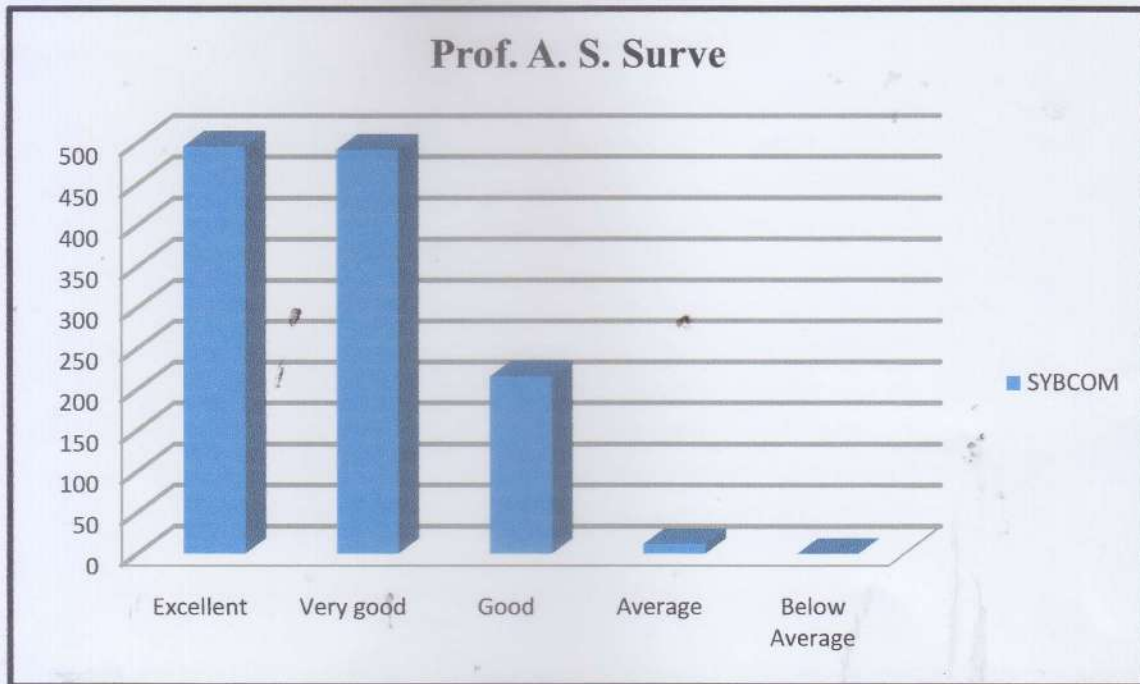

Foundation Course Faculty Graphs