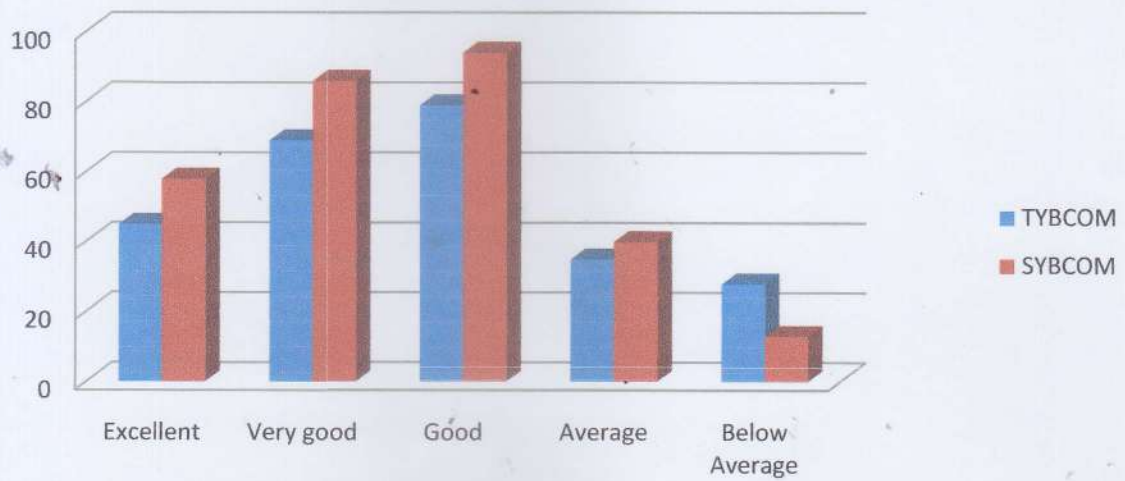

Prof. A. G. Shelar