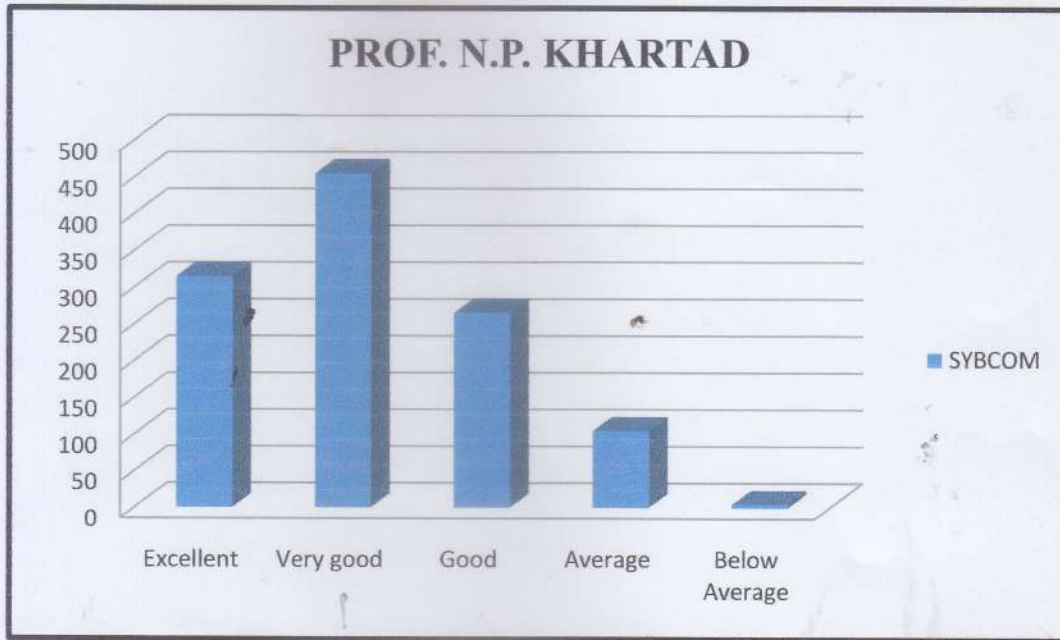

Math and Stats Faculty Graphs

Prof. S. V. Kamble

Prof. S. M. Warbhe

Principal
 Dr Ambedkar College of
 Commerce and Economics
 Wadala, Mumbai - 400 031

Business Law Faculty Graphs

Principal
Dr. Ambedkar College of
Commerce and Economics
Wadala, Mumbai - 400 031