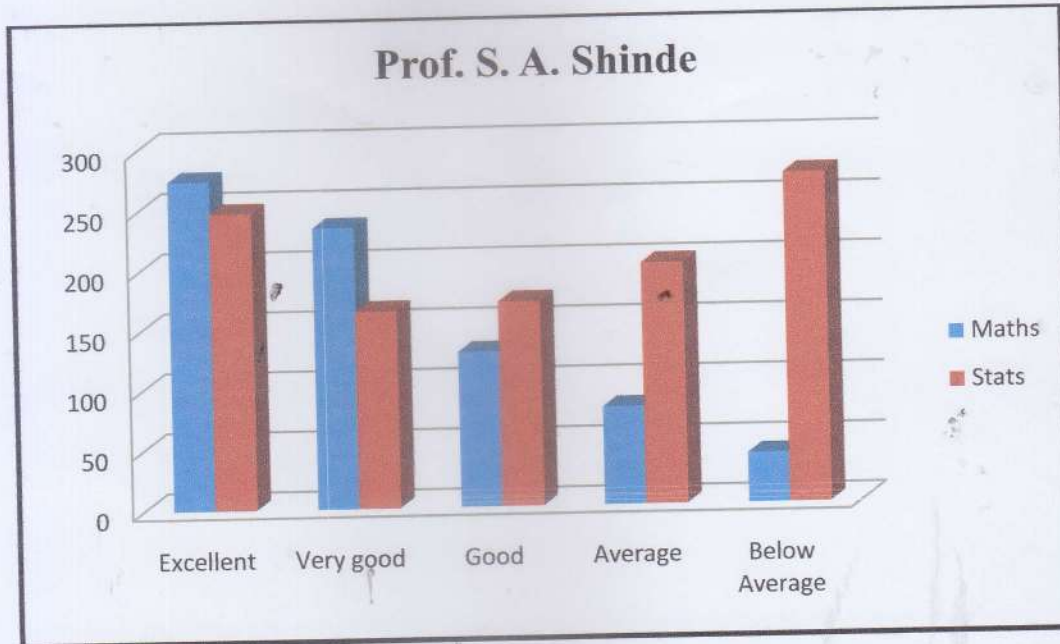

Math and Stats Faculty Graphs

Prof. S. V. Kamble

Prof. S. M. Warbhe

Principal
 Dr Ambedkar College of
 Commerce and Economics
 Wadala, Mumbai - 400 031

Business Law Faculty Graphs

Principal
Dr. Ambedkar College of
Commerce and Economics
Wadala, Mumbai - 400 031