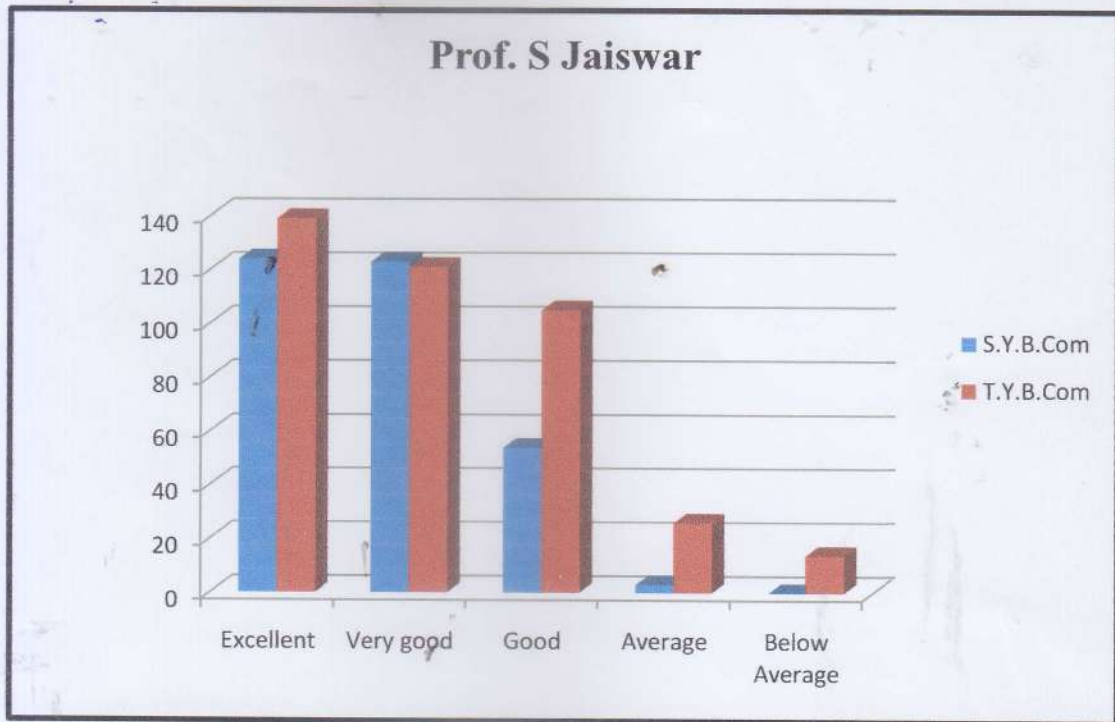

Computer Faculty Graph

[Signature]
Principal
Dr Ambedkar College of
Commerce and Economics
Wadala, Mumbai - 400 031