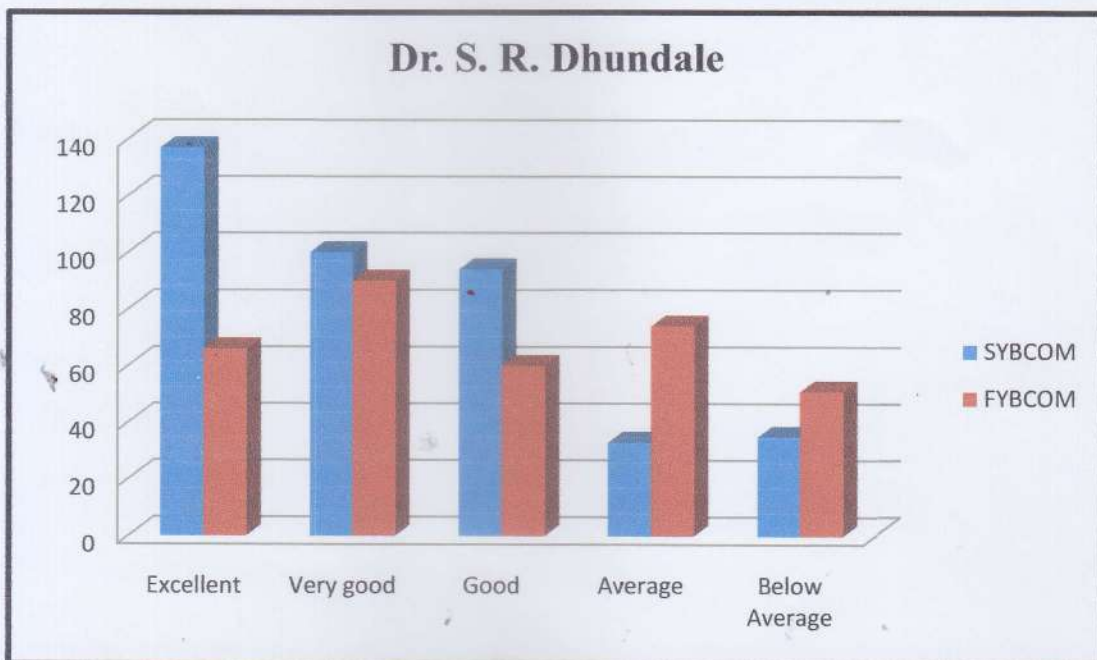

Dr. S. R. Dhundale