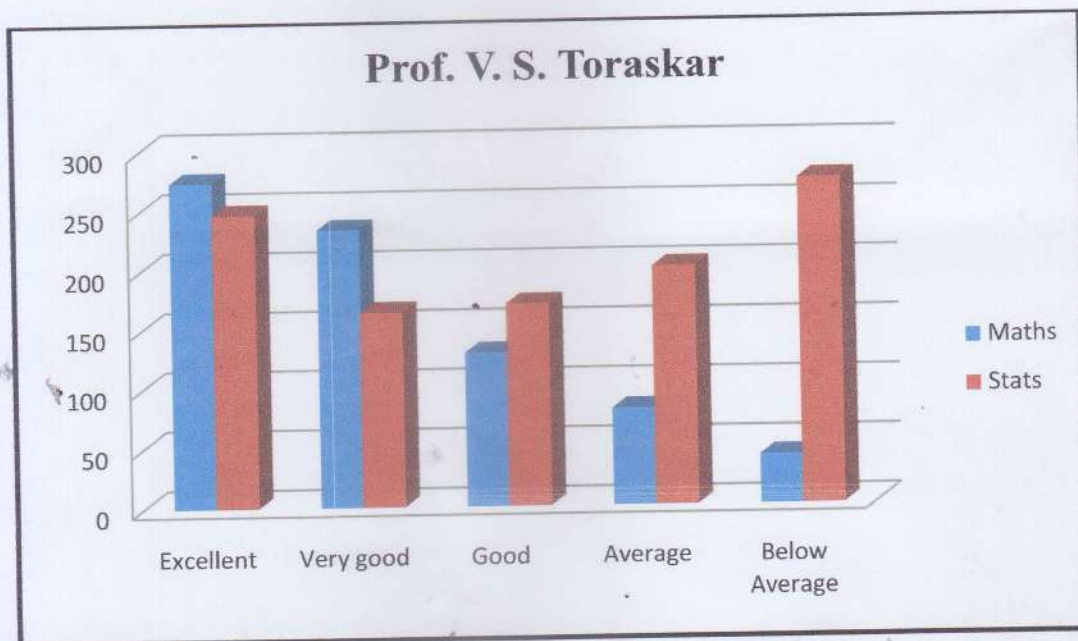

Math and Stats Faculty Graphs

Prof. S. V. Kamble

Prof. S. M. Warbhe

Principal
 Dr Ambedkar College of
 Commerce and Economics
 Wadala, Mumbai - 400 031

Business Law Faculty Graphs

Principal
Dr. Ambedkar College of
Commerce and Economics
Wadala, Mumbai - 400 031