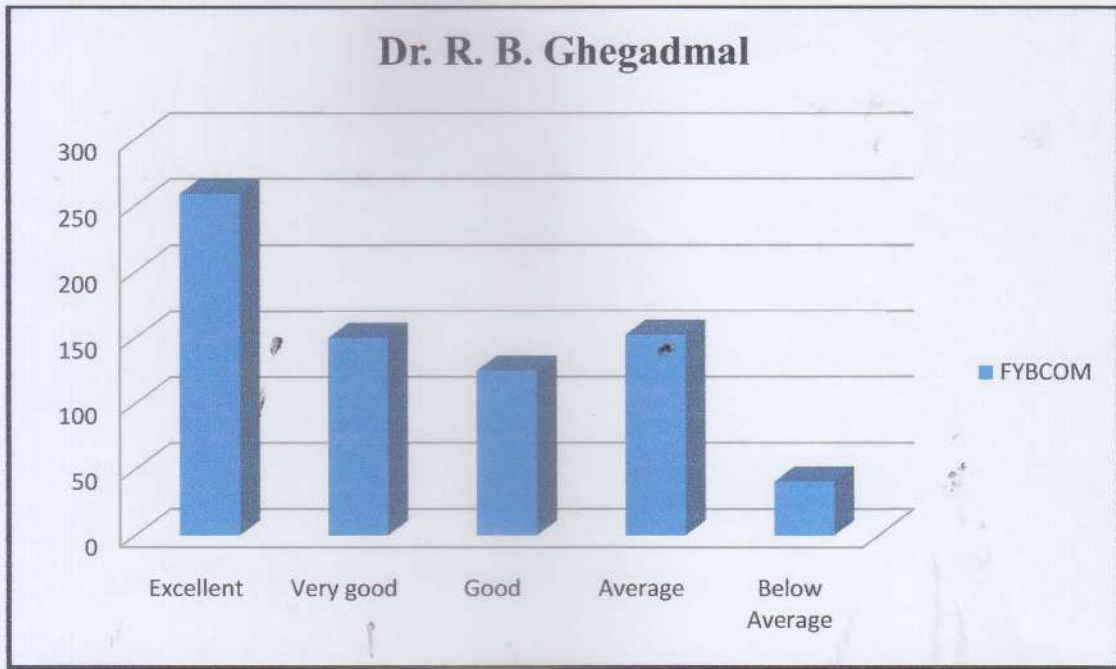

COLLEGE FEEDBACK

COLLEGE FEEDBACK

COLLEGE FEEDBACK

COLLEGE FEEDBACK

Principal
Dr Ambedkar College of
Commerce and Economics
Wadala, Mumbai - 400 031

Business Communication Faculty Graphs

Dr. R. B. Ghegadmal