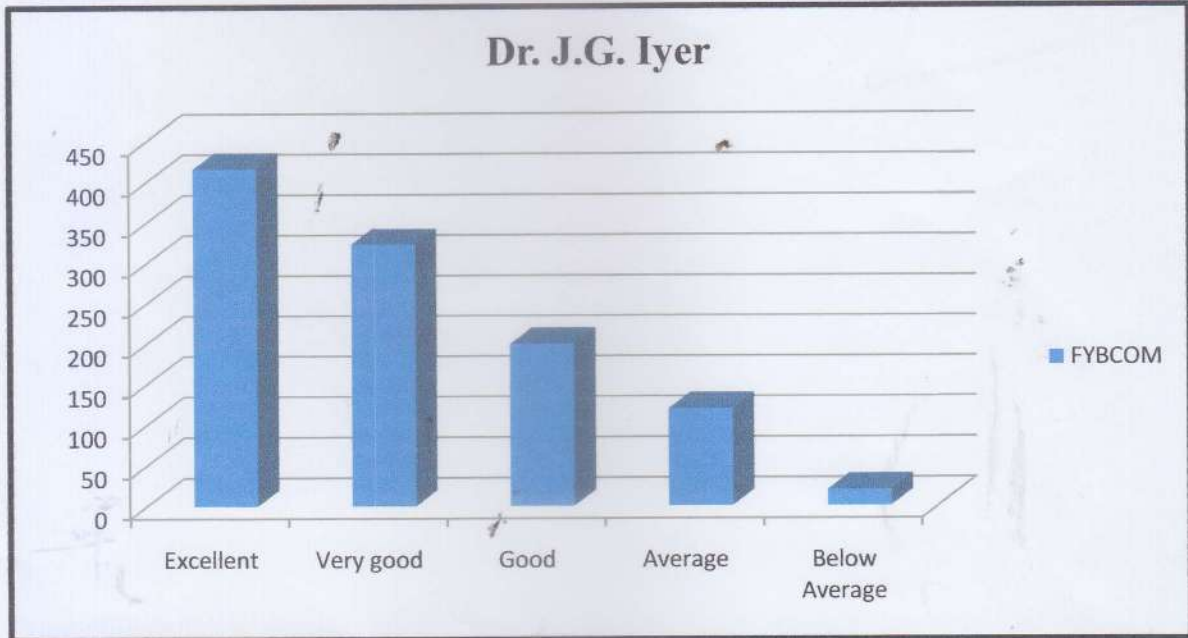

COLLEGE FEEDBACK

COLLEGE FEEDBACK

COLLEGE FEEDBACK

COLLEGE FEEDBACK

Principal
Dr Ambedkar College of
Commerce and Economics
Wadala, Mumbai - 400 031

Business Communication Faculty Graphs

Dr. R. B. Ghegadmal