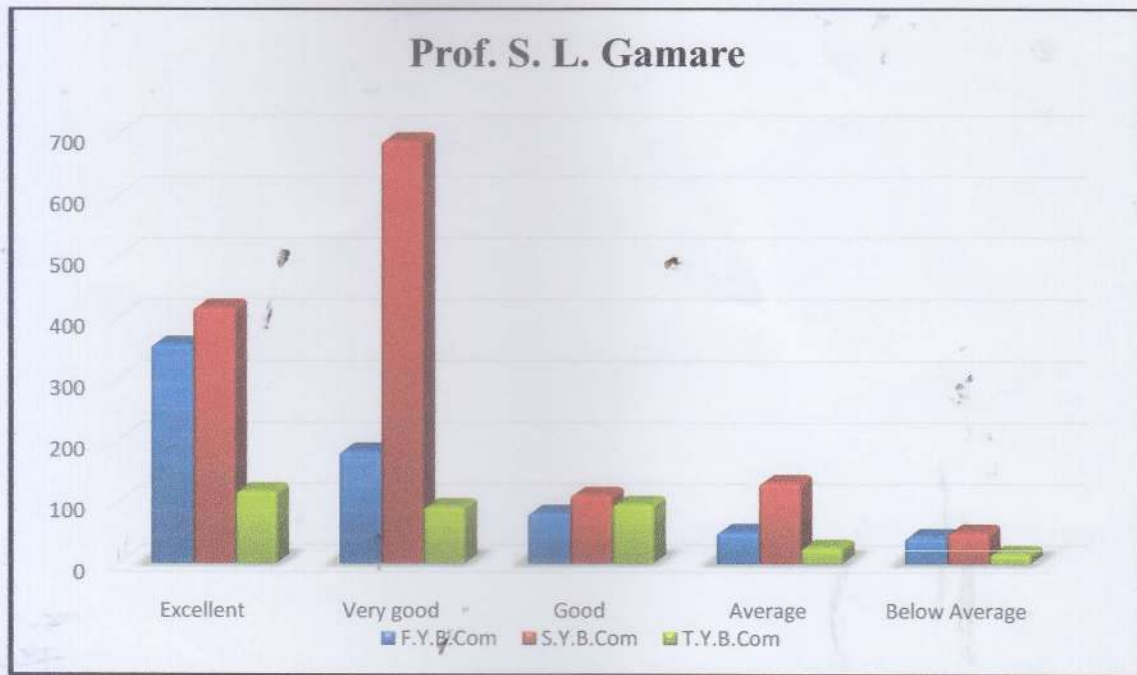

COMMERCE FACULTY GRAPHS