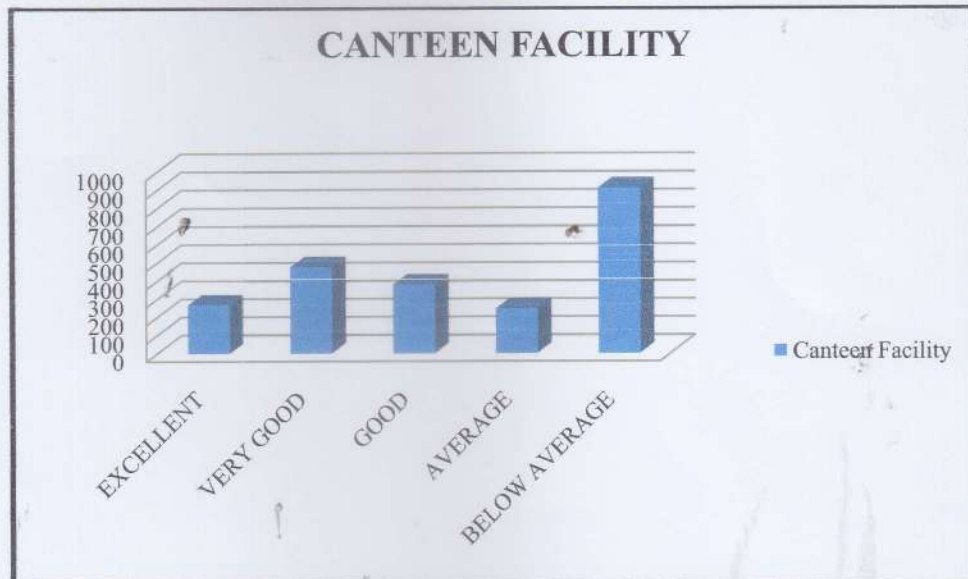

COLLEGE FEEDBACK

COLLEGE FEEDBACK

COLLEGE FEEDBACK

COLLEGE FEEDBACK

Principal
Dr Ambedkar College of
Commerce and Economics
Wadala, Mumbai - 400 031

Business Communication Faculty Graphs

Dr. R. B. Ghegadmal