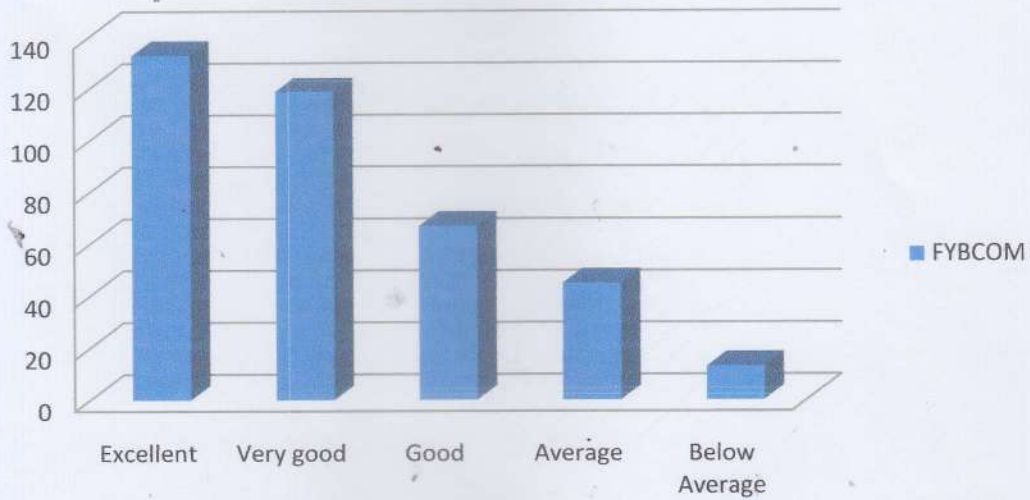

Math and Stats Faculty Graphs

Prof. S. V. Kamble

Prof. S. M. Warbhe

Principal
 Dr Ambedkar College of
 Commerce and Economics
 Wadala, Mumbai - 400 031

Business Law Faculty Graphs

Principal
Dr. Ambedkar College of
Commerce and Economics
Wadala, Mumbai - 400 031