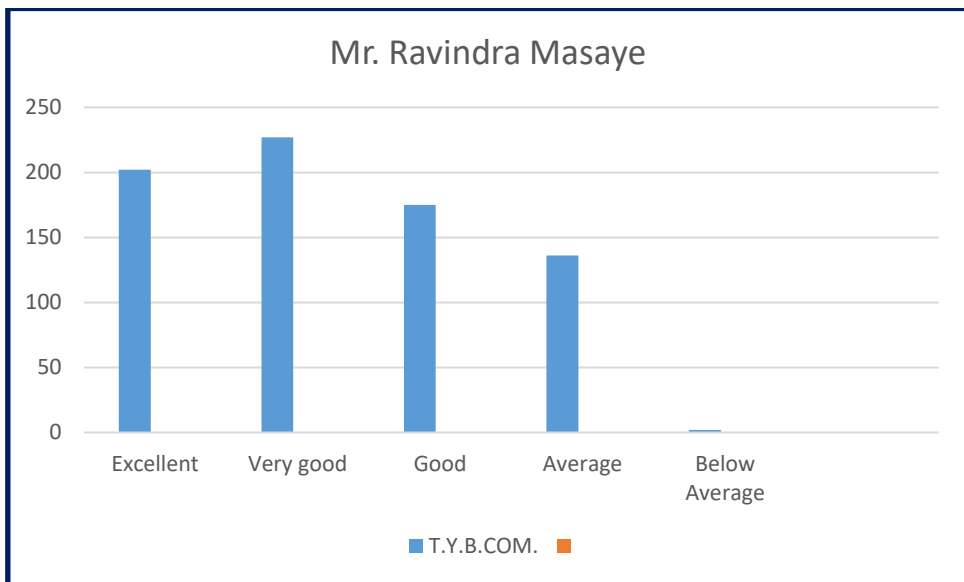

Principal
Dr. Ambedkar College of
Commerce & Economics
Wadala, Mumbai - 400 031.