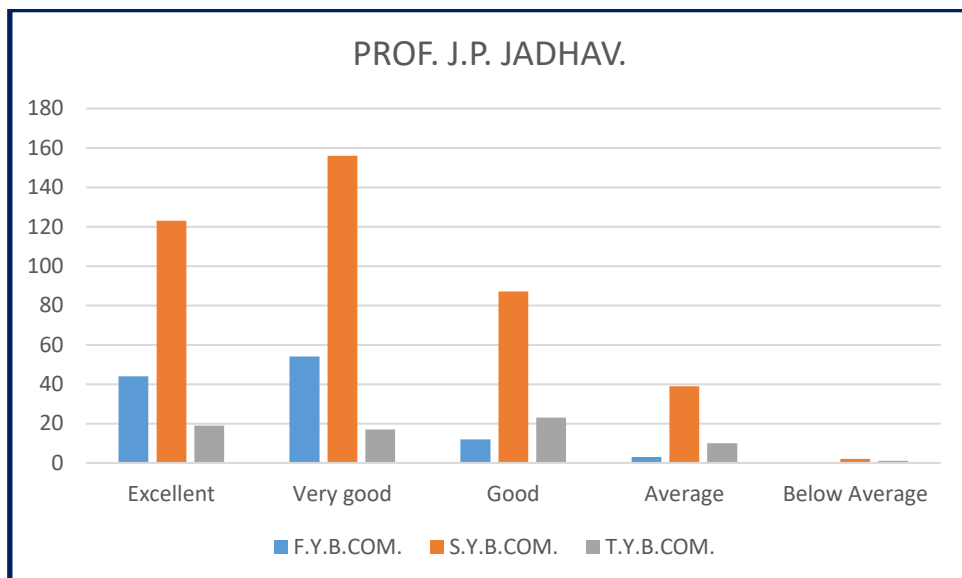

## STUDENTS FEEDBACK

  
**Principal**  
**Dr. Ambedkar College of**  
**Commerce & Economics**  
**Wadala, Mumbai - 400 031.**

  
**Principal**  
**Dr. Ambedkar College of**  
**Commerce & Economics**  
**Wadala, Mumbai - 400 031.**