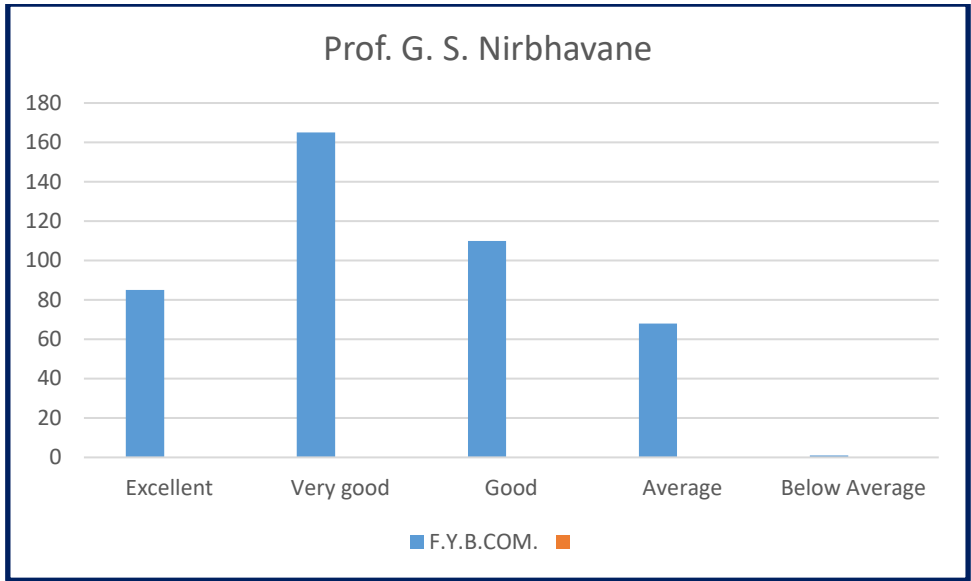

Principal
Dr. Ambedkar College of
Commerce & Economics
Wadala, Mumbai - 400 031.