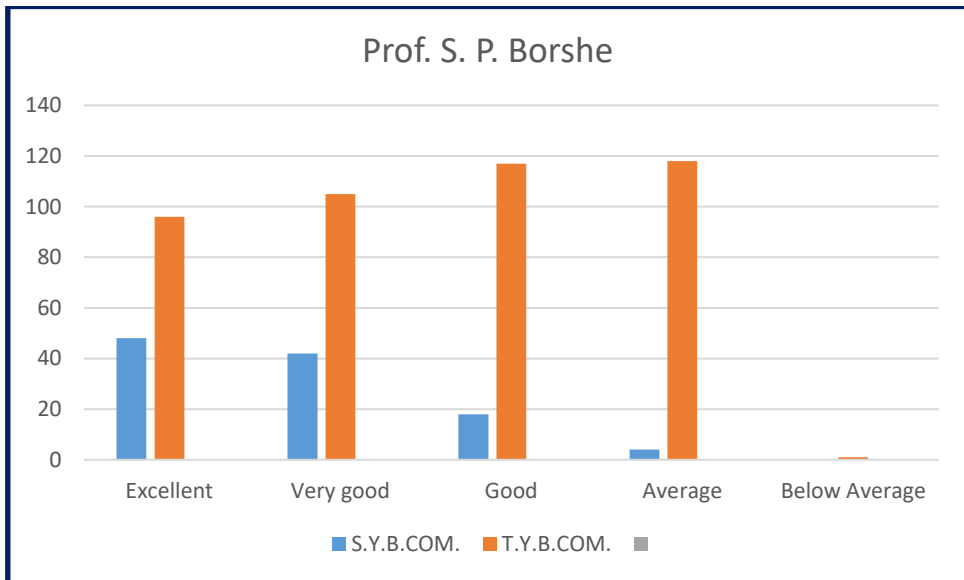

Principal
Dr. Ambedkar College of
Commerce & Economics
Wadala, Mumbai - 400 031.