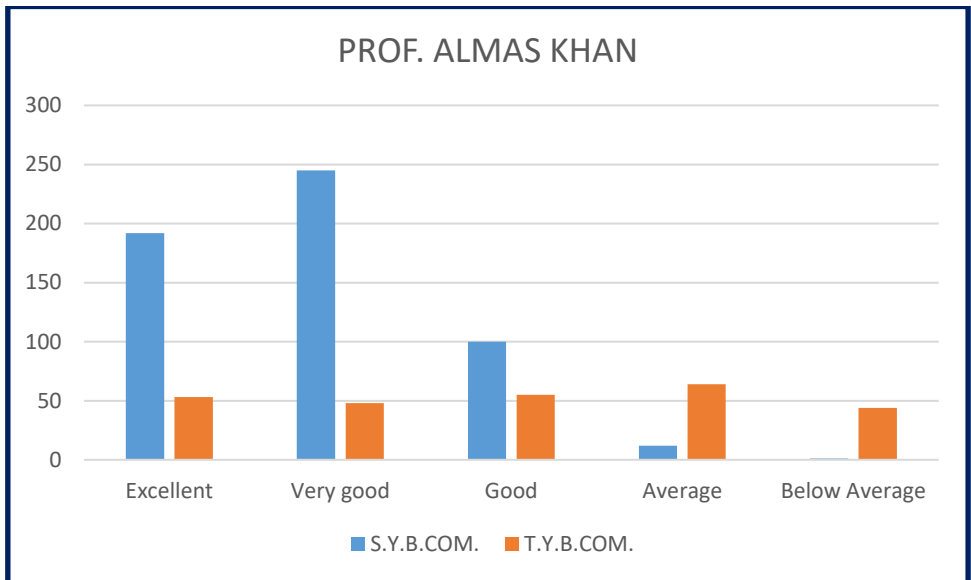

## STUDENTS FEEDBACK

  
**Principal**  
**Dr. Ambedkar College of**  
**Commerce & Economics**  
**Wadala, Mumbai - 400 031.**

  
**Principal**  
**Dr. Ambedkar College of**  
**Commerce & Economics**  
**Wadala, Mumbai - 400 031.**