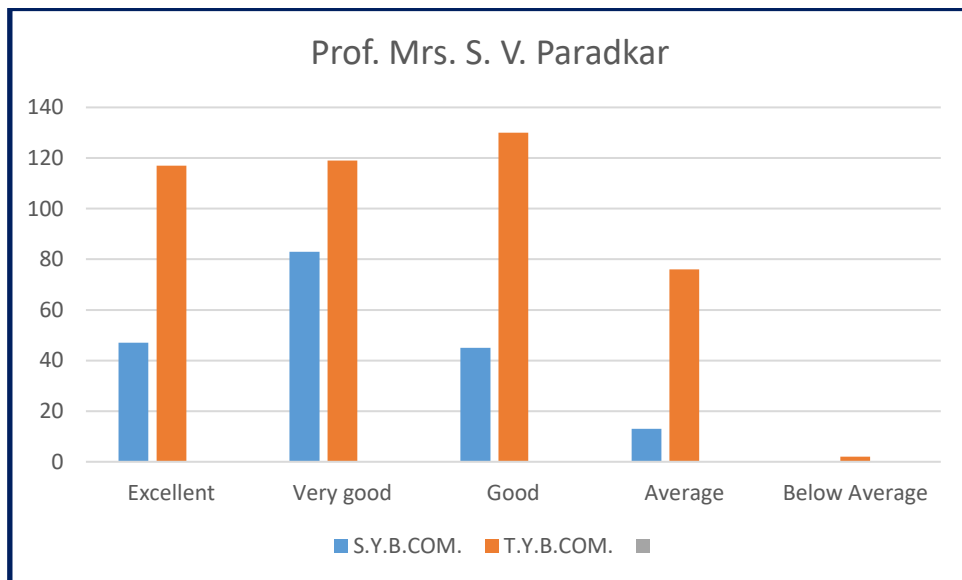

Principal
Dr. Ambedkar College of
Commerce & Economics
Wadala, Mumbai - 400 031.