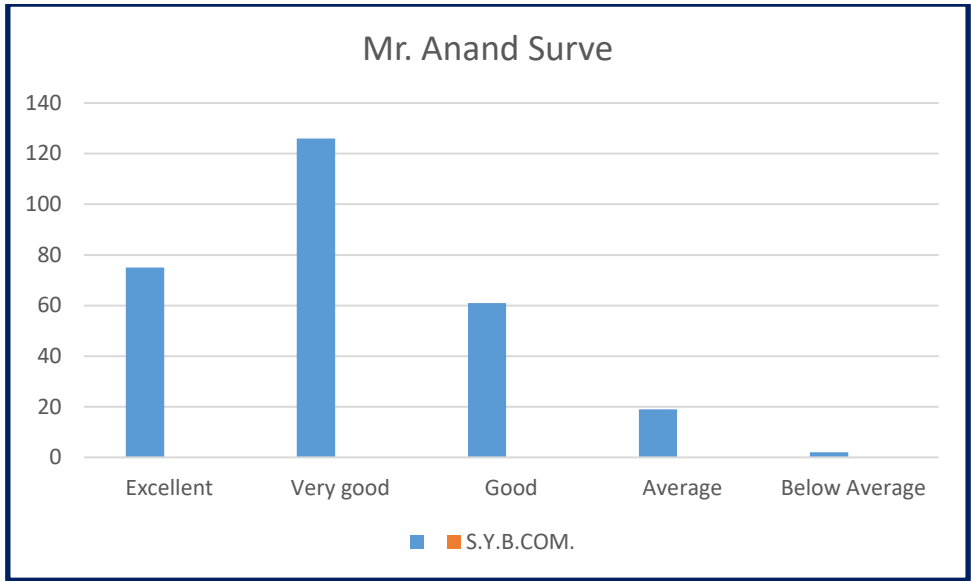

Principal
Dr. Ambedkar College of
Commerce & Economics
Wadala, Mumbai - 400 031.