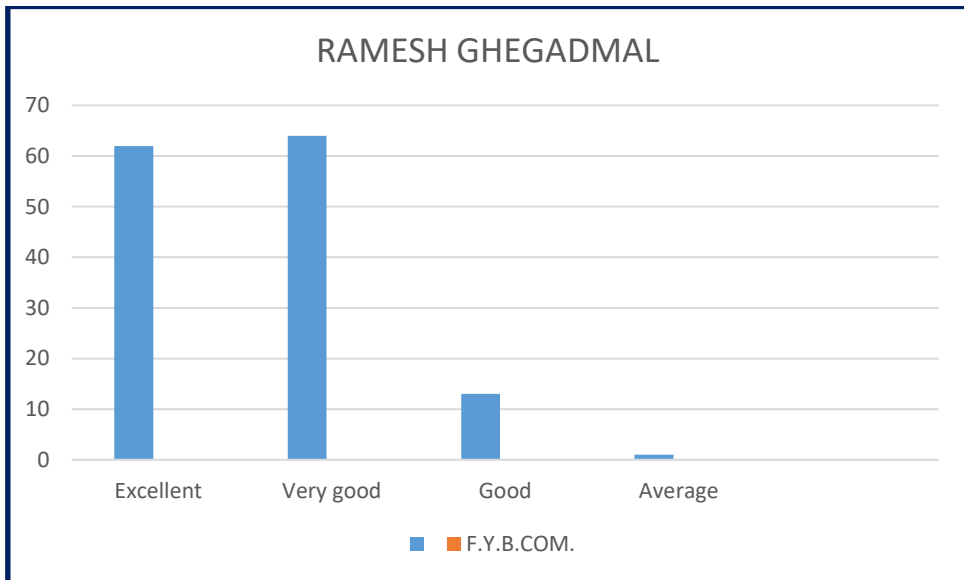

Principal
Dr. Ambedkar College of
Commerce & Economics
Wadala, Mumbai - 400 031.