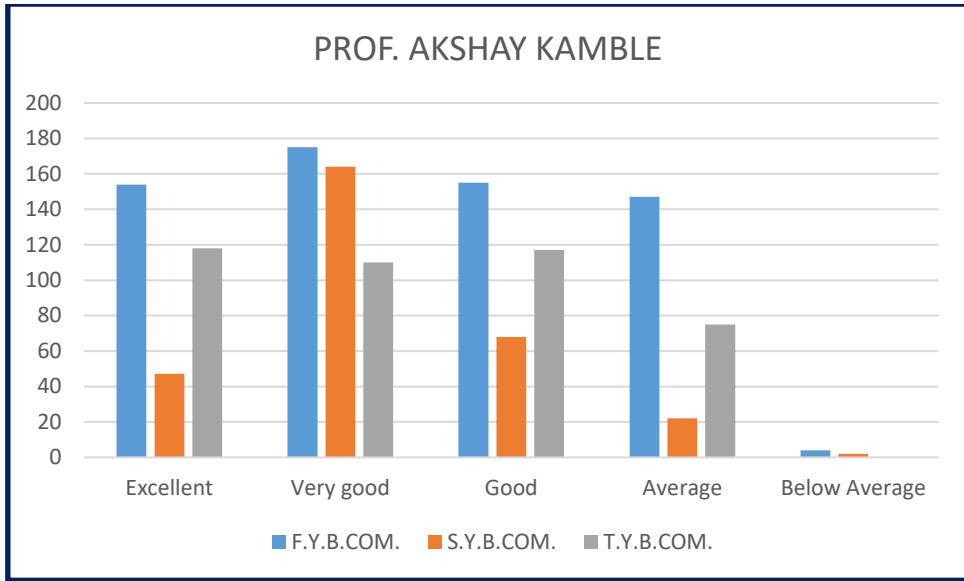

## STUDENTS FEEDBACK

  
**Principal**  
**Dr. Ambedkar College of**  
**Commerce & Economics**  
**Wadala, Mumbai - 400 031.**

  
**Principal**  
**Dr. Ambedkar College of**  
**Commerce & Economics**  
**Wadala, Mumbai - 400 031.**