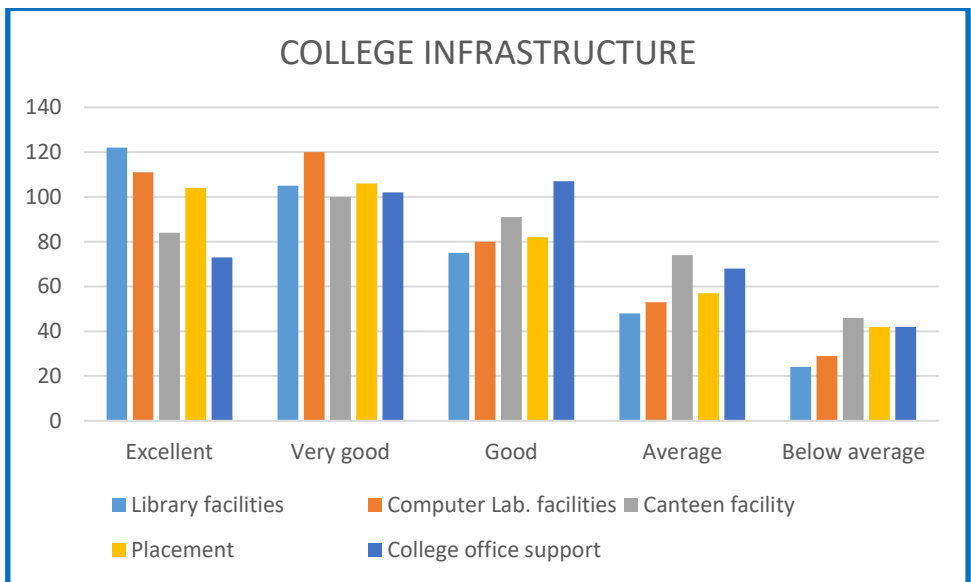

Principal
Dr. Ambedkar College of
Commerce & Economics
Wadala, Mumbai - 400 031.