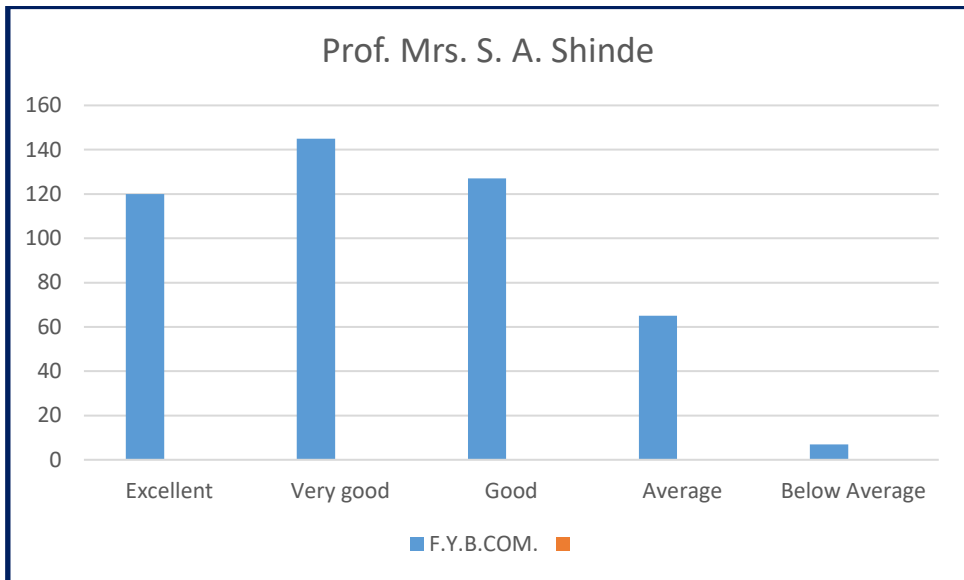

Principal
Dr. Ambedkar College of
Commerce & Economics
Wadala, Mumbai - 400 031.