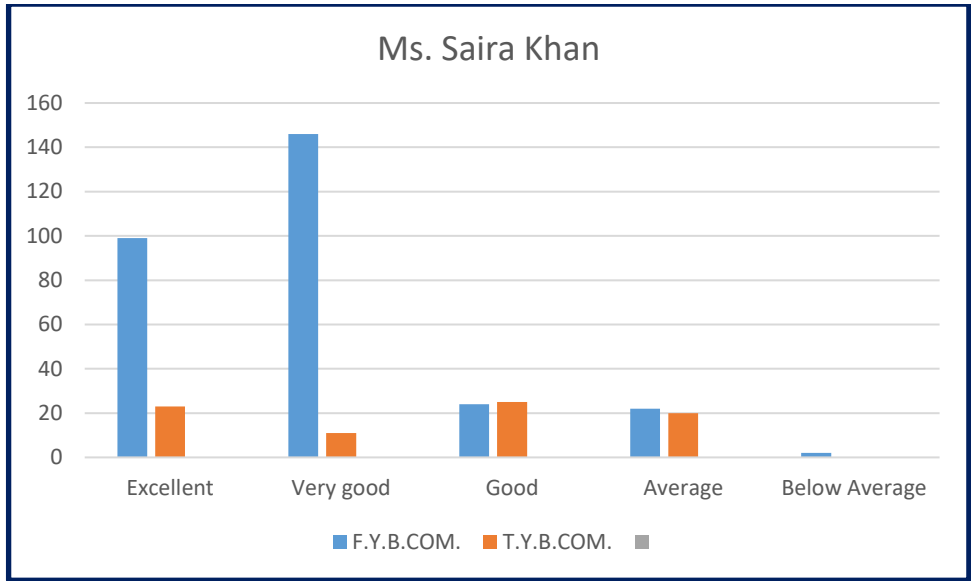

Principal
**Dr. Ambedkar College of
Commerce & Economics**
Wadala, Mumbai - 400 031.