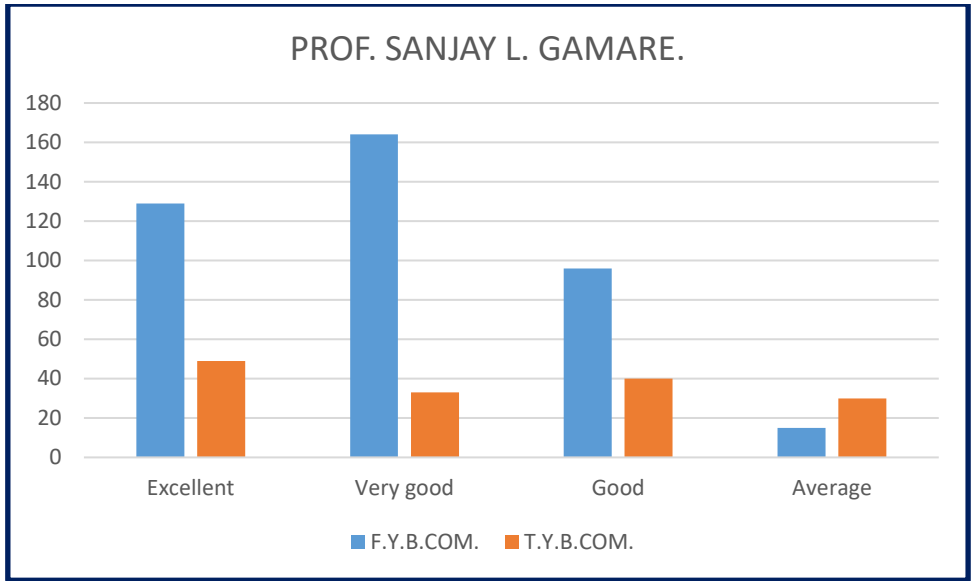

## STUDENTS FEEDBACK

  
**Principal**  
**Dr. Ambedkar College of**  
**Commerce & Economics**  
**Wadala, Mumbai - 400 031.**

  
**Principal**  
**Dr. Ambedkar College of**  
**Commerce & Economics**  
**Wadala, Mumbai - 400 031.**