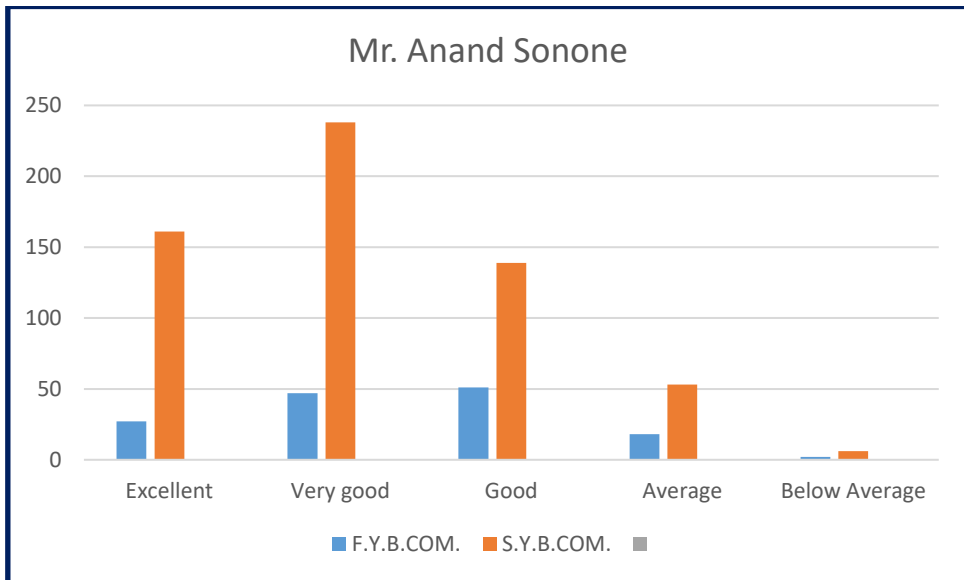

Principal
Dr. Ambedkar College of
Commerce & Economics
Wadala, Mumbai - 400 031.