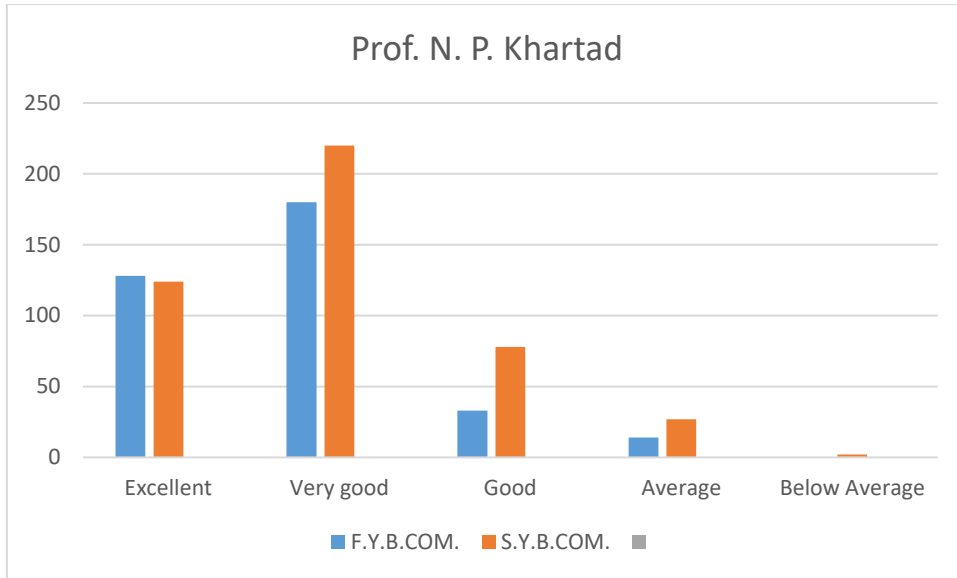

Principal
Dr. Ambedkar College of Commerce & Economics
Wadala, Mumbai - 400 031.