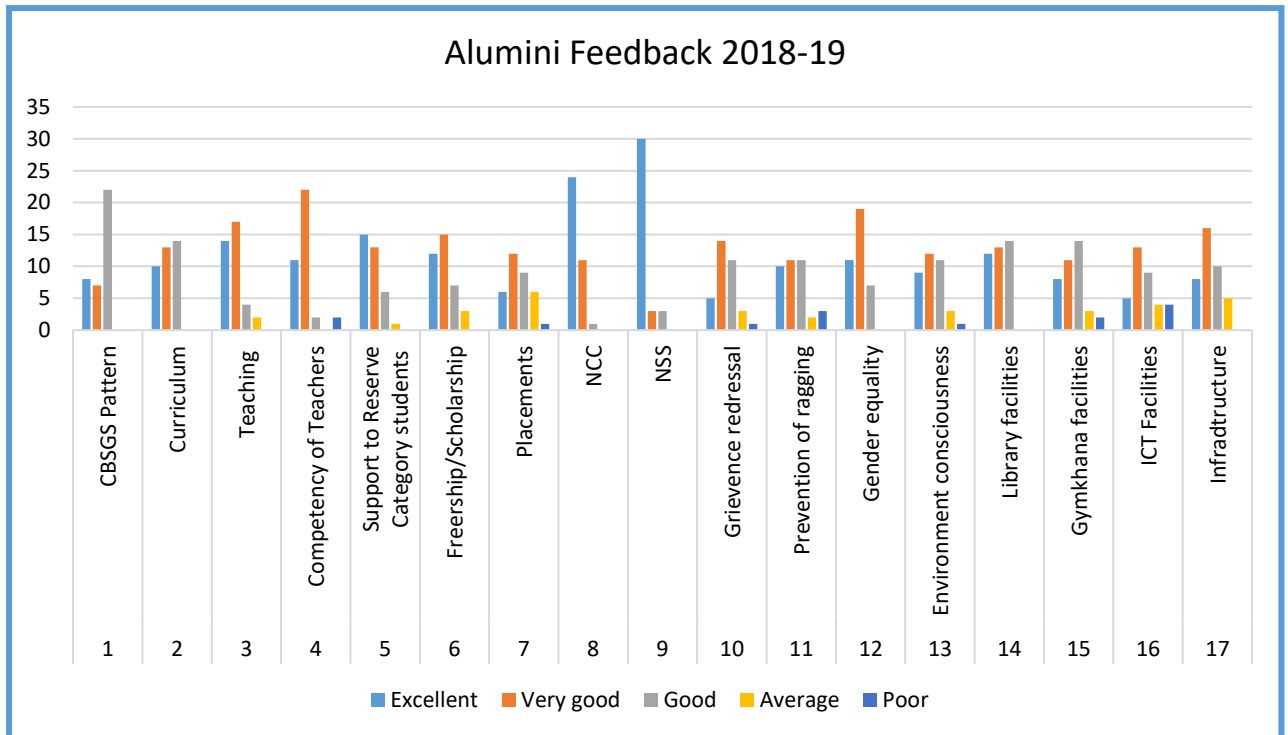

The following suggestions are received from the Alumni's.

1. The alumni in their response suggested to conduct the courses on personality development.
2. To conduct course on Computer literacy.
3. To take efforts for developing English language (Written and spoken for students).