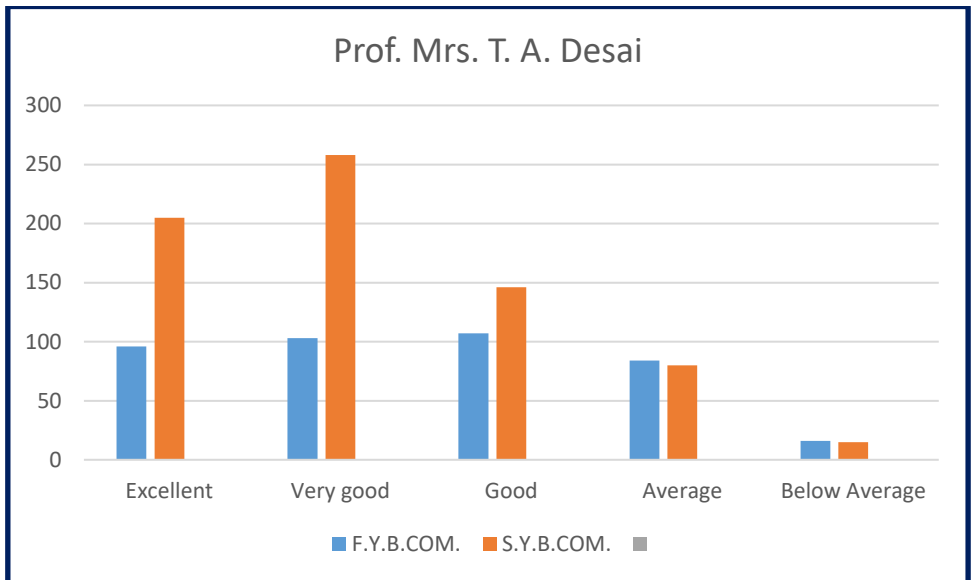

Principal
Dr. Ambedkar College of
Commerce & Economics
Wadala, Mumbai - 400 031.