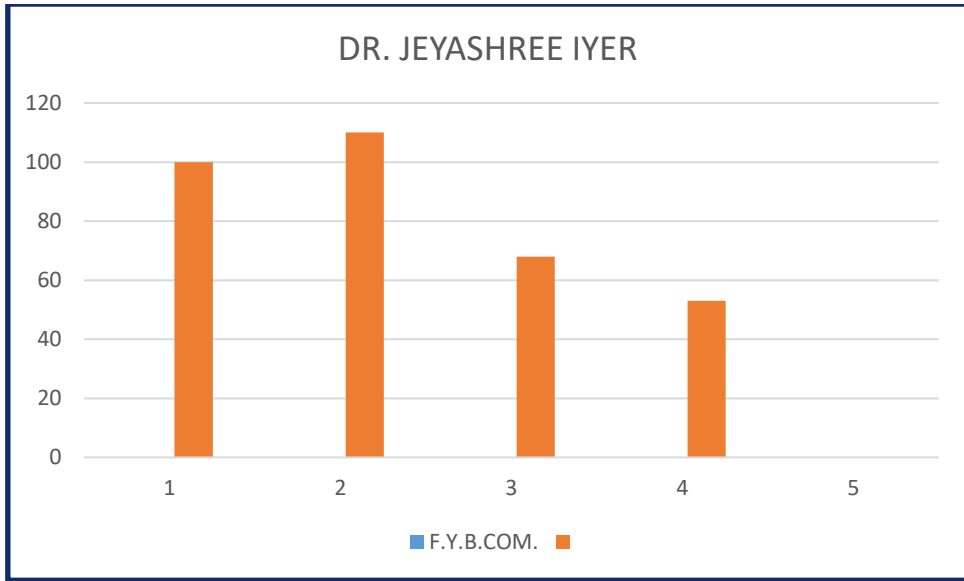

Principal
Dr. Ambedkar College of
Commerce & Economics
Wadala, Mumbai - 400 031.