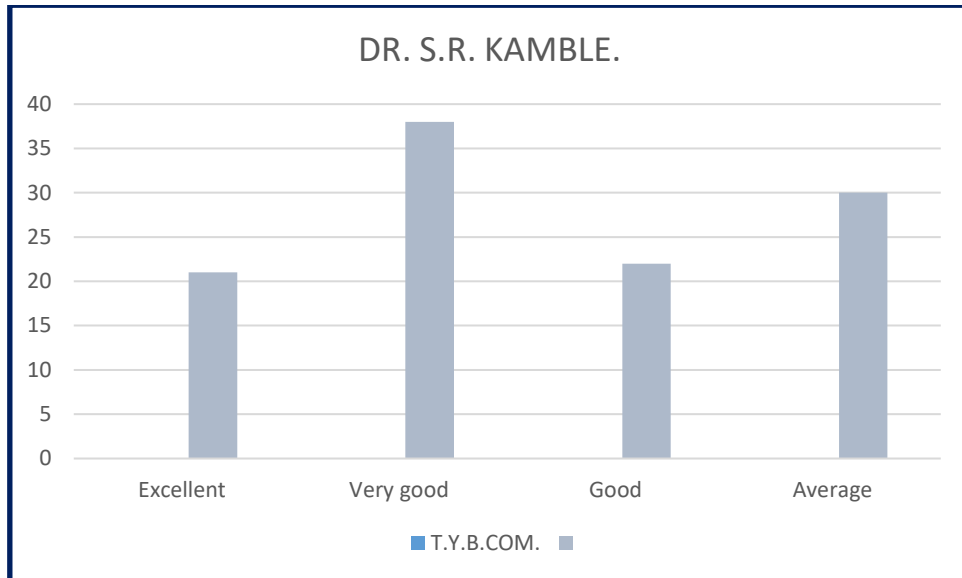

## STUDENTS FEEDBACK

  
**Principal**  
**Dr. Ambedkar College of**  
**Commerce & Economics**  
**Wadala, Mumbai - 400 031.**

  
**Principal**  
**Dr. Ambedkar College of**  
**Commerce & Economics**  
**Wadala, Mumbai - 400 031.**