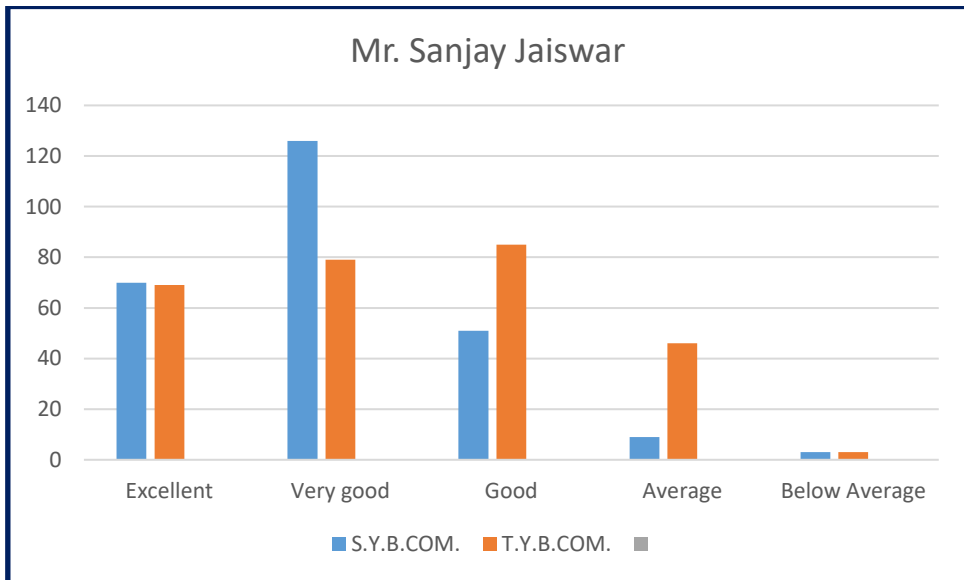

Principal
Dr. Ambedkar College of
Commerce & Economics
Wadala, Mumbai - 400 031.