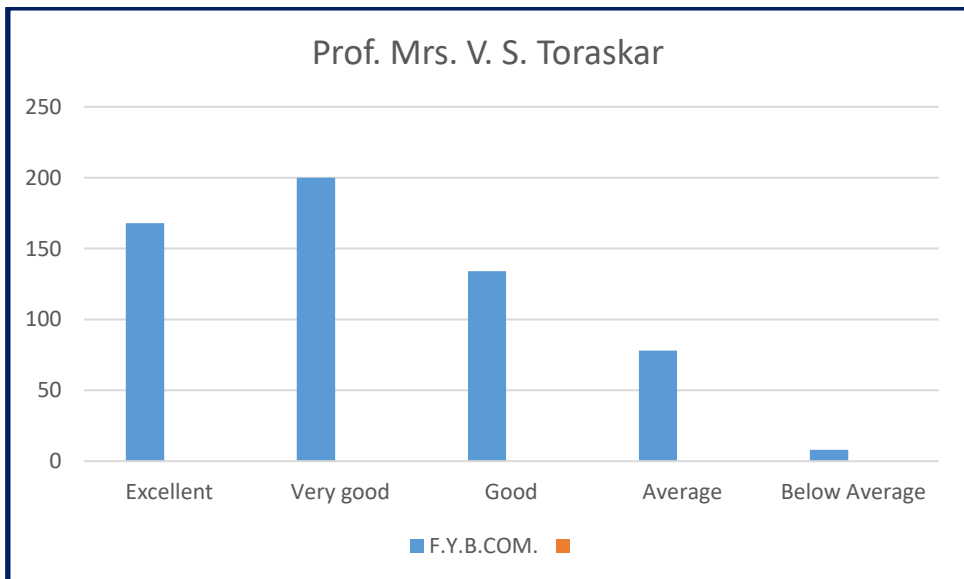

Principal
Dr. Ambedkar College of
Commerce & Economics
Wadala, Mumbai - 400 031.