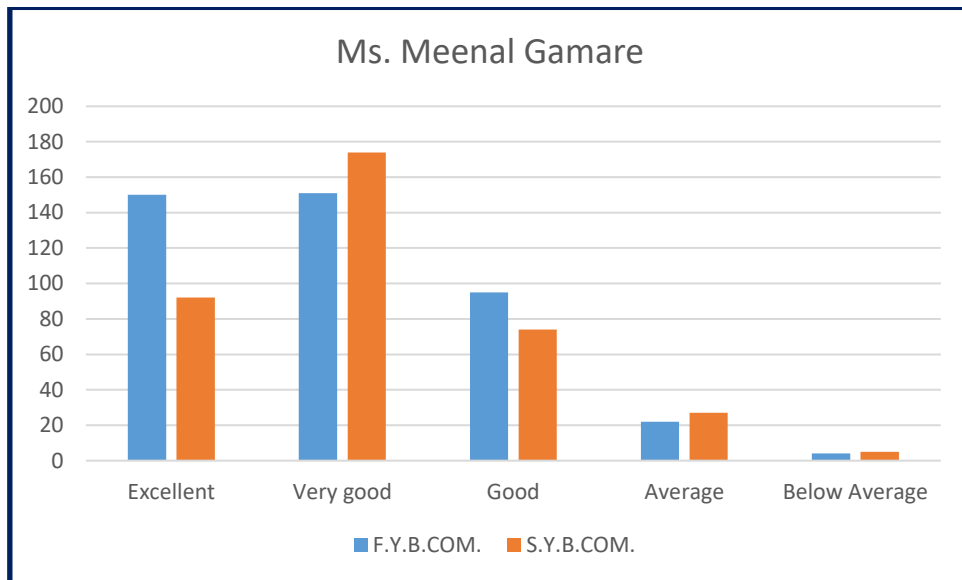

Principal
**Dr. Ambedkar College of
Commerce & Economics**
Wadala, Mumbai - 400 031.