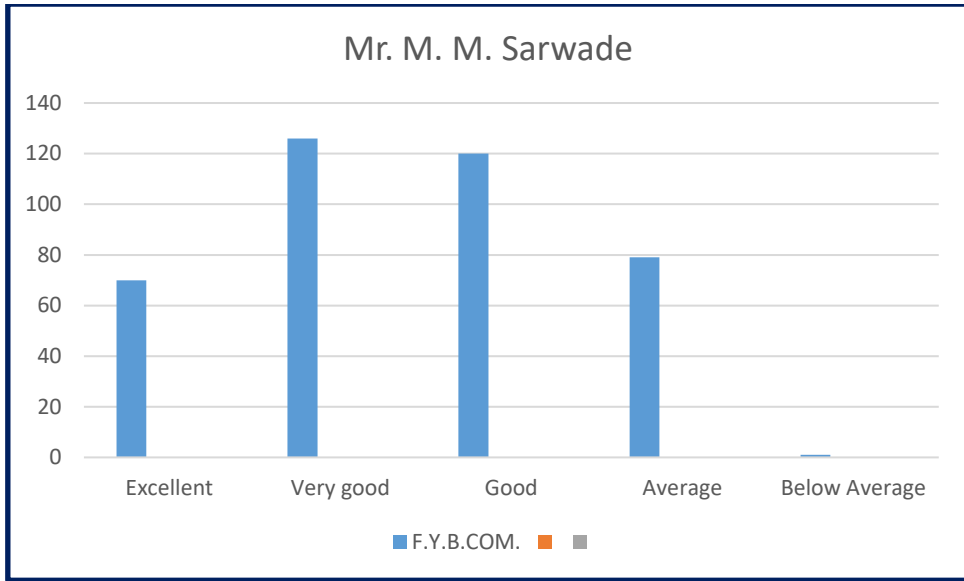

Principal
Dr. Ambedkar College of
Commerce & Economics
Wadala, Mumbai - 400 031.