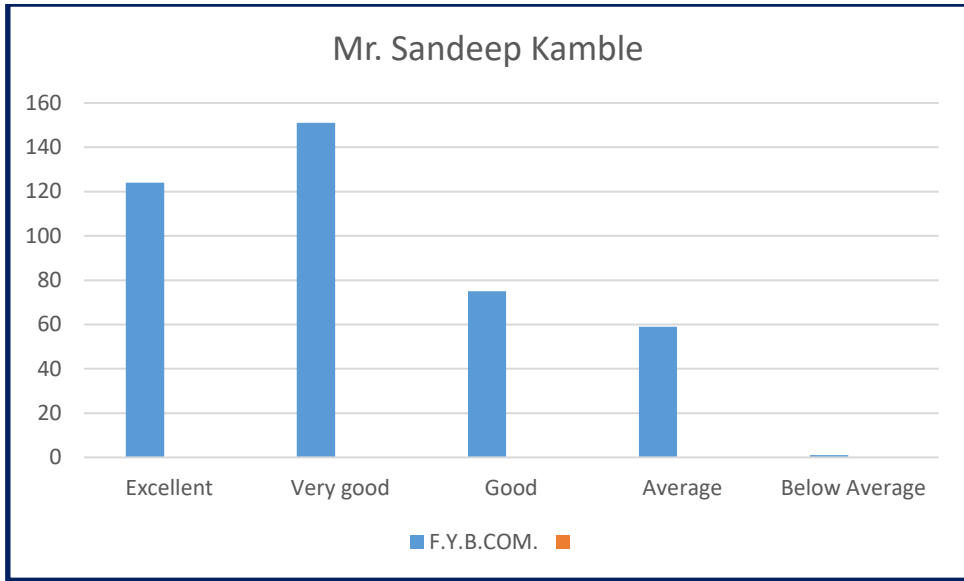

Principal
Dr. Ambedkar College of
Commerce & Economics
Wadala, Mumbai - 400 031.