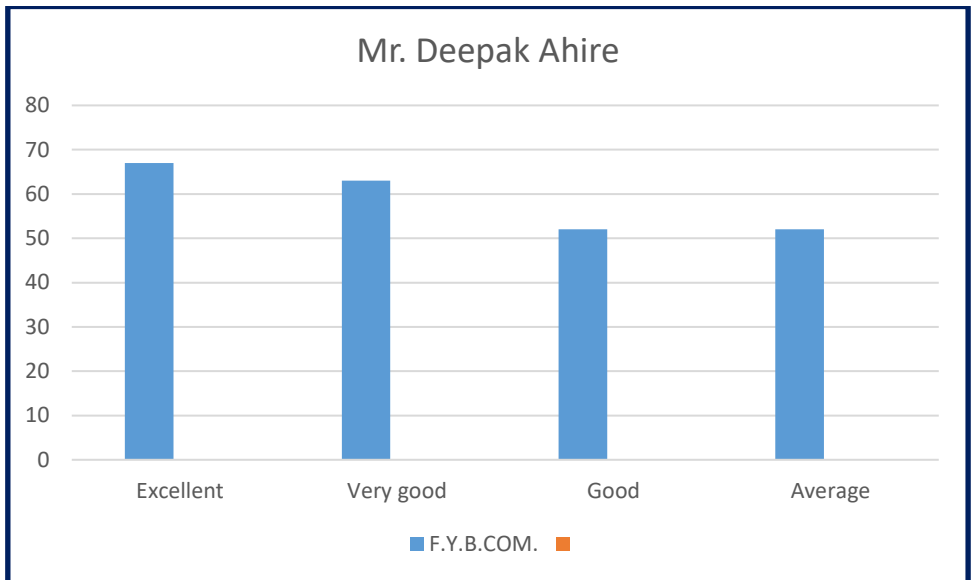

Principal
Dr. Ambedkar College of
Commerce & Economics
Wadala, Mumbai - 400 031.