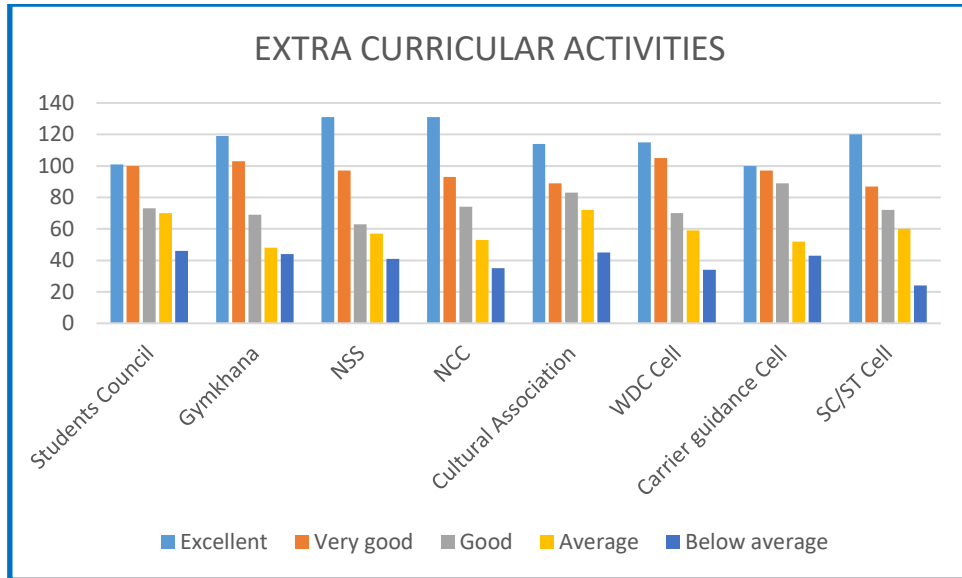

The following suggestions are received from the student's.

1. Cricket pitch for net practice should be provided.
2. Canteen facilities should be provided.
3. Library time should start early.
4. There should be separate room for drama and dance practice.

Principal
Dr. Ambedkar College of
Commerce & Economics
Wadala, Mumbai - 400 031.