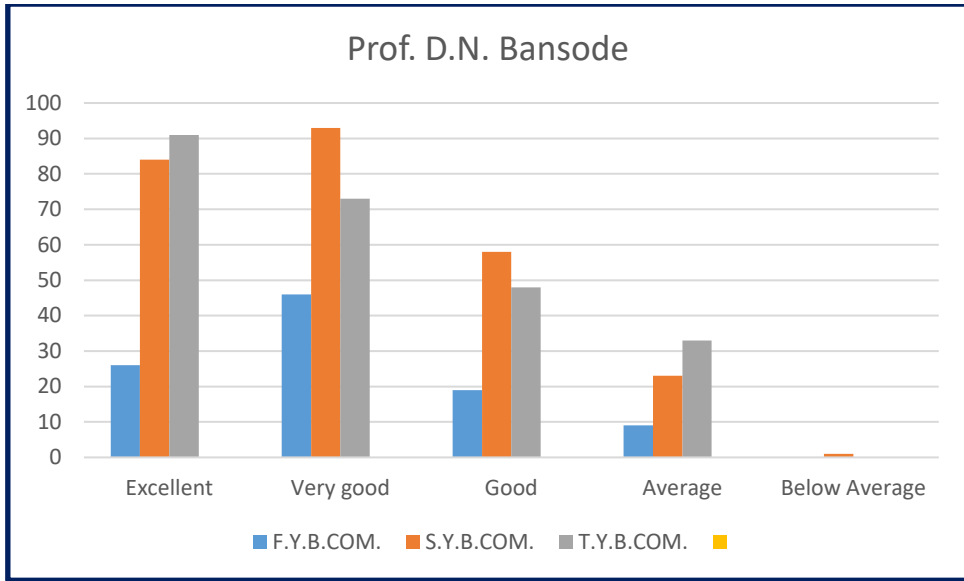

Principal
Dr. Ambedkar College of
Commerce & Economics
Wadala, Mumbai - 400 031.