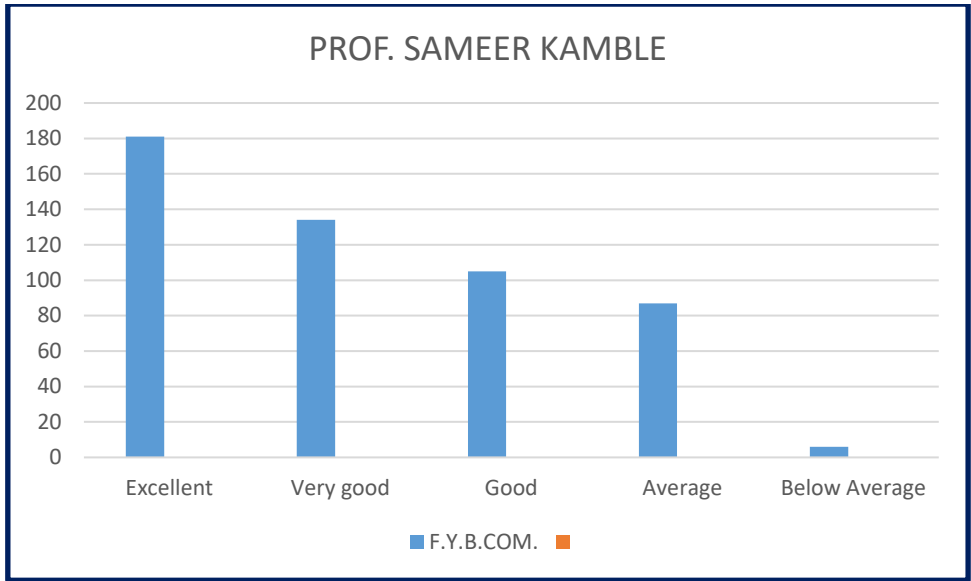

Principal
Dr. Ambedkar College of
Commerce & Economics
Wadala, Mumbai - 400 031.