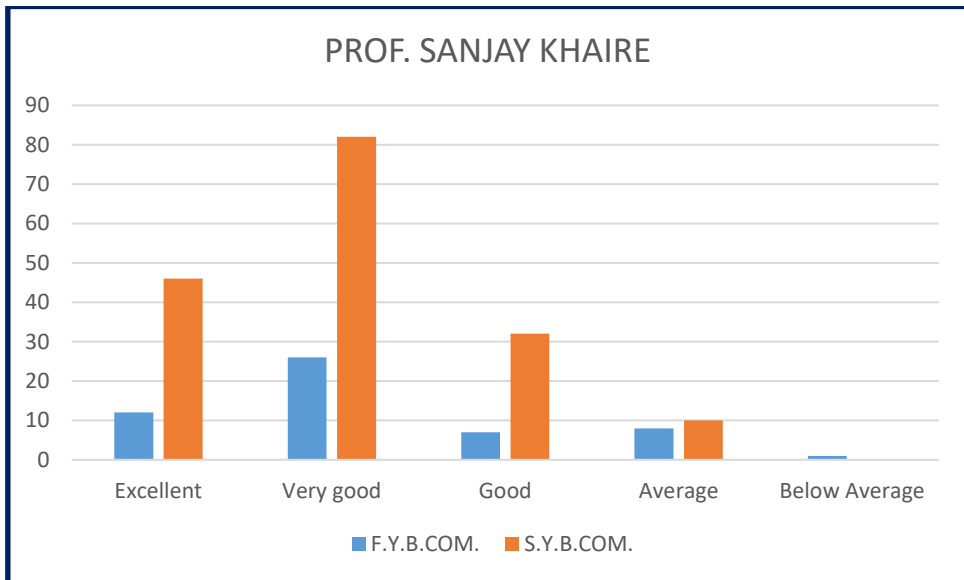

## STUDENTS FEEDBACK

  
**Principal**  
**Dr. Ambedkar College of**  
**Commerce & Economics**  
**Wadala, Mumbai - 400 031.**

  
**Principal**  
**Dr. Ambedkar College of**  
**Commerce & Economics**  
**Wadala, Mumbai - 400 031.**