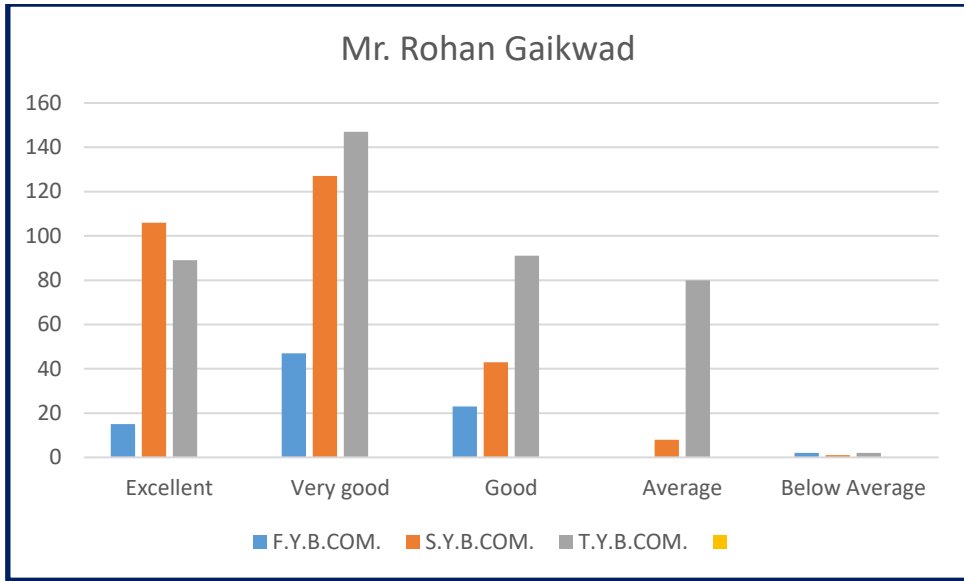

Principal
Dr. Ambedkar College of
Commerce & Economics
Wadala, Mumbai - 400 031.