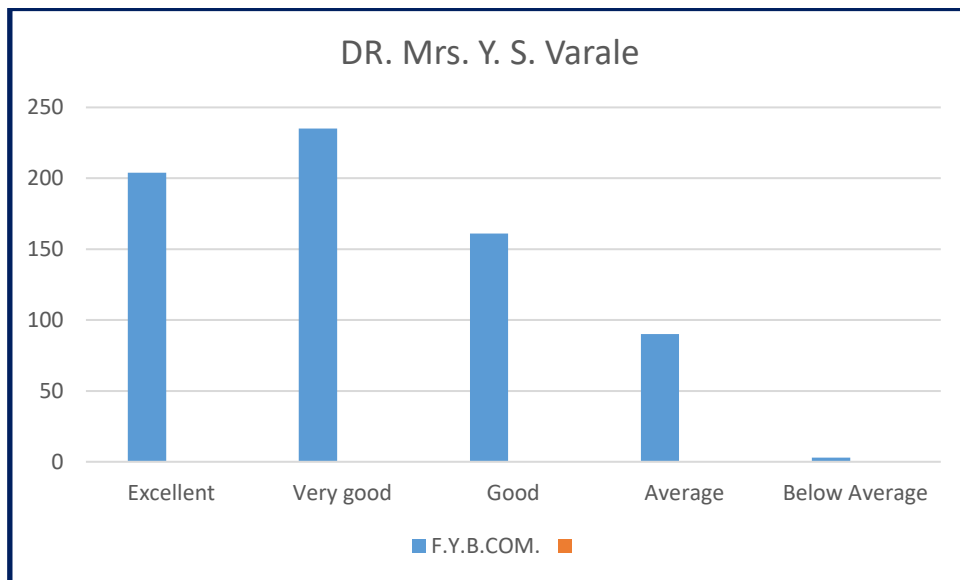

Principal
Dr. Ambedkar College of Commerce & Economics
Wadala, Mumbai - 400 031.