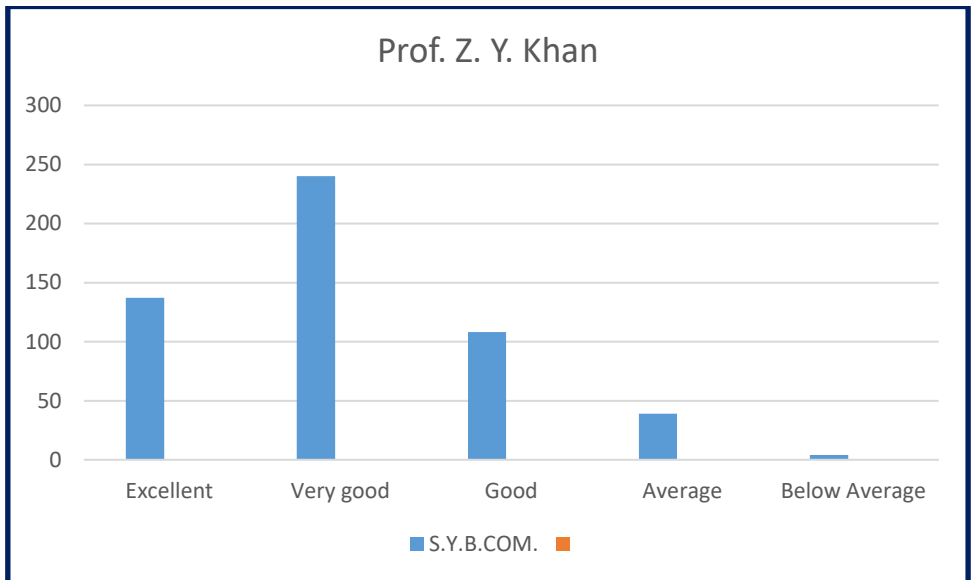

Principal
Dr. Ambedkar College of
Commerce & Economics
Wadala, Mumbai - 400 031.