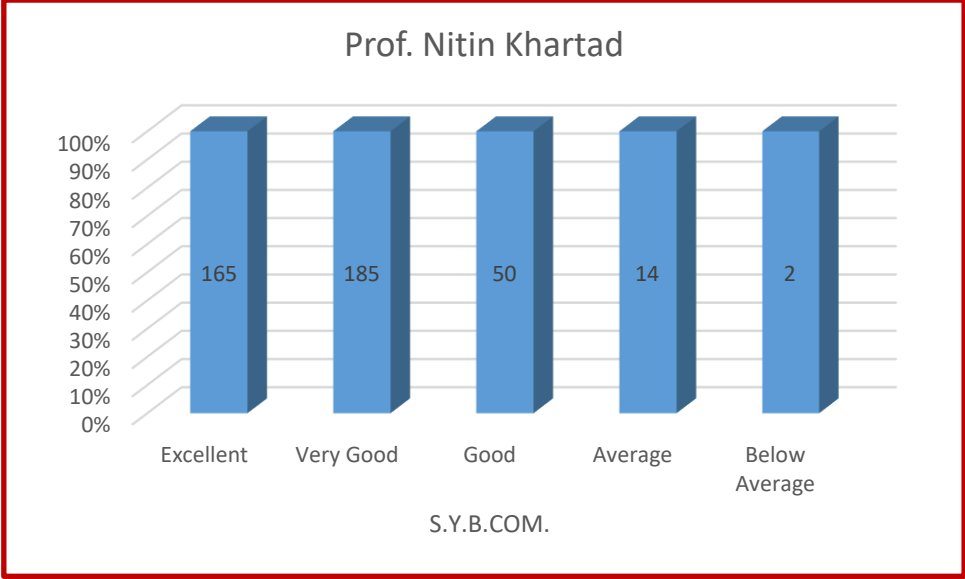

Principal
Dr. Ambedkar College of
Commerce & Economics
Wadala, Mumbai - 400 031.