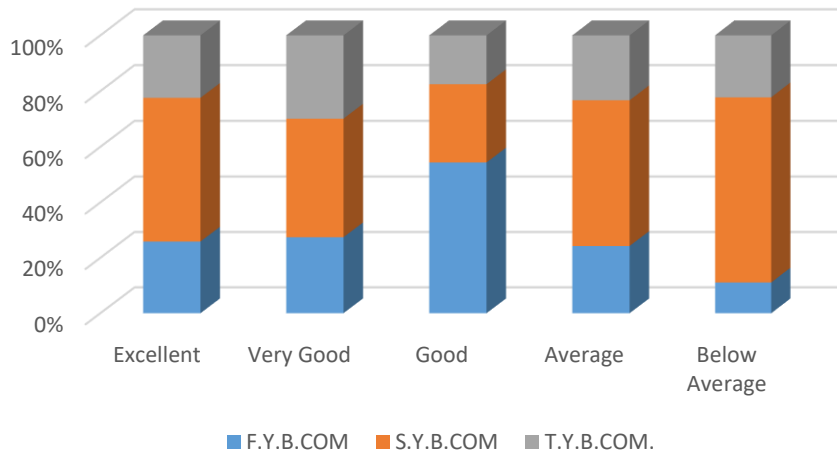

Prof. Meenal Gamare