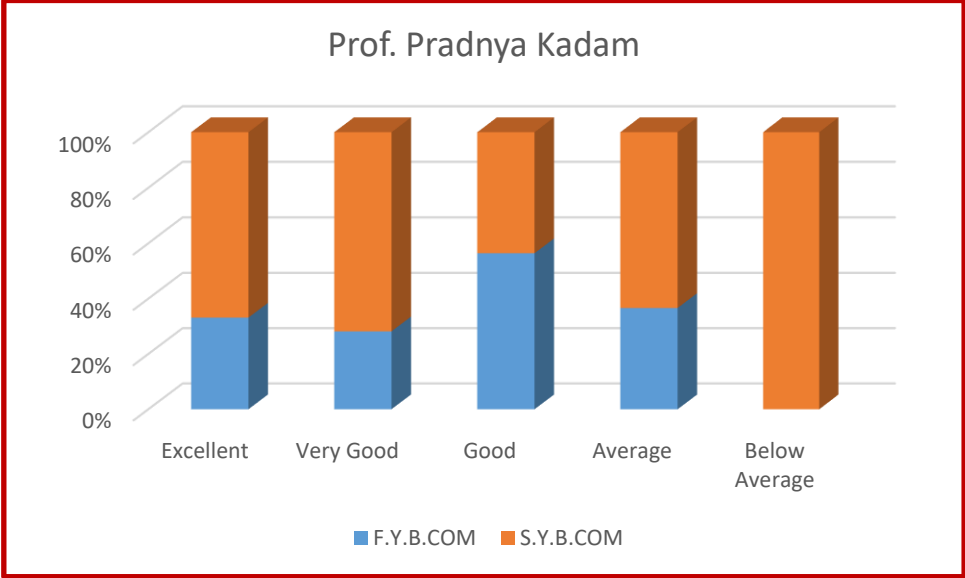

## Students Feedback

**Principal**  
 Dr. Ambedkar College of  
 Commerce & Economics  
 Wadala, Mumbai - 400 031.

Prof. Almas Khan

Prof. Akshay Kamble

*[Signature]*  
Principal  
Dr. Ambedkar College of  
Commerce & Economics  
Wadala, Mumbai - 400 031.