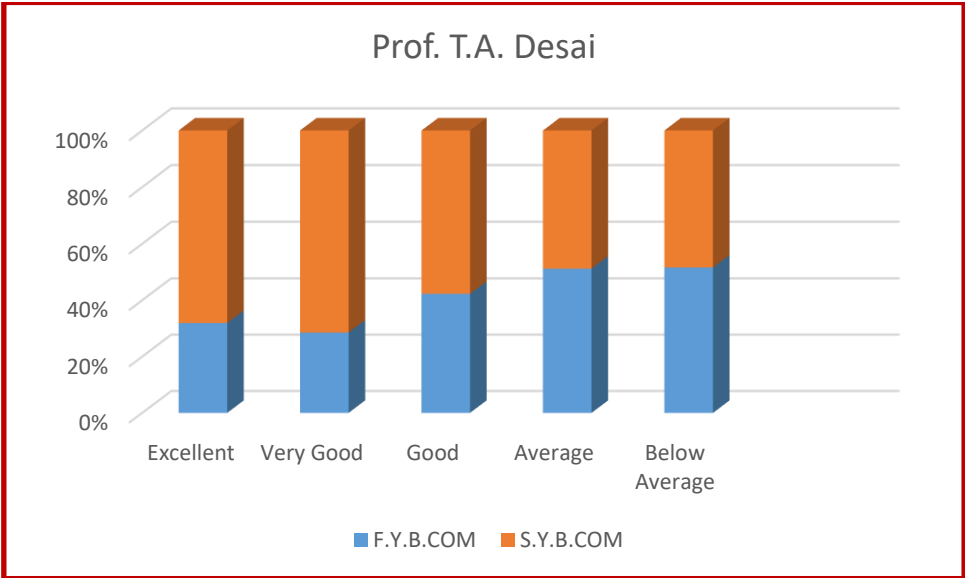

Principal
Dr. Ambedkar College of
Commerce & Economics
Wadala, Mumbai - 400 031.