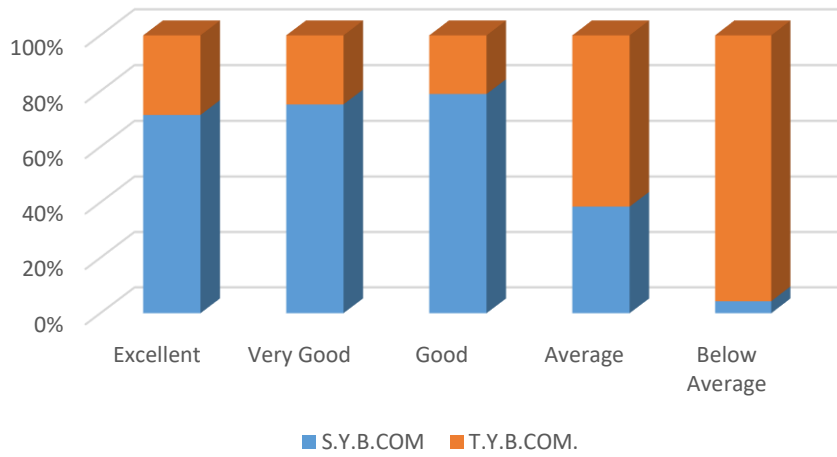

Prof. Almas Khan