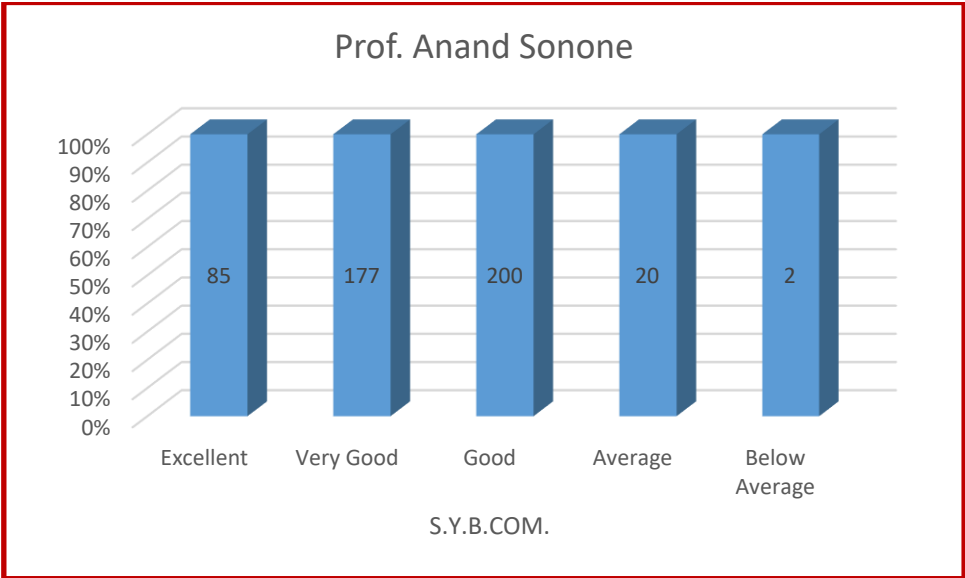

Principal
Dr. Ambedkar College of
Commerce & Economics
Wadala, Mumbai - 400 031.