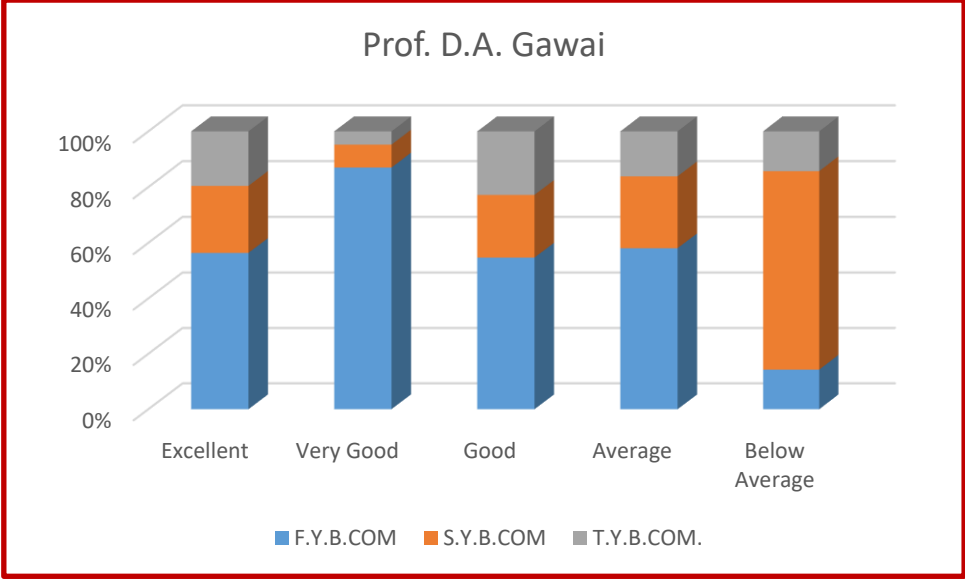

(Signature)
Principal
Dr. Ambedkar College of
Commerce & Economics
Wadala, Mumbai - 400 031.