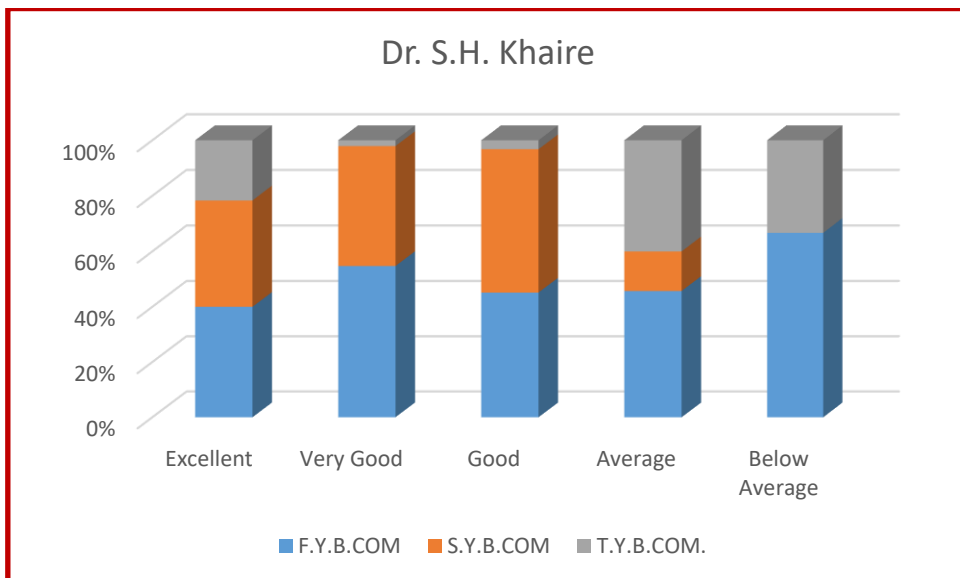

## Students Feedback

**Principal**  
 Dr. Ambedkar College of  
 Commerce & Economics  
 Wadala, Mumbai - 400 031.

Prof. Almas Khan

Prof. Akshay Kamble

*[Signature]*  
Principal  
Dr. Ambedkar College of  
Commerce & Economics  
Wadala, Mumbai - 400 031.