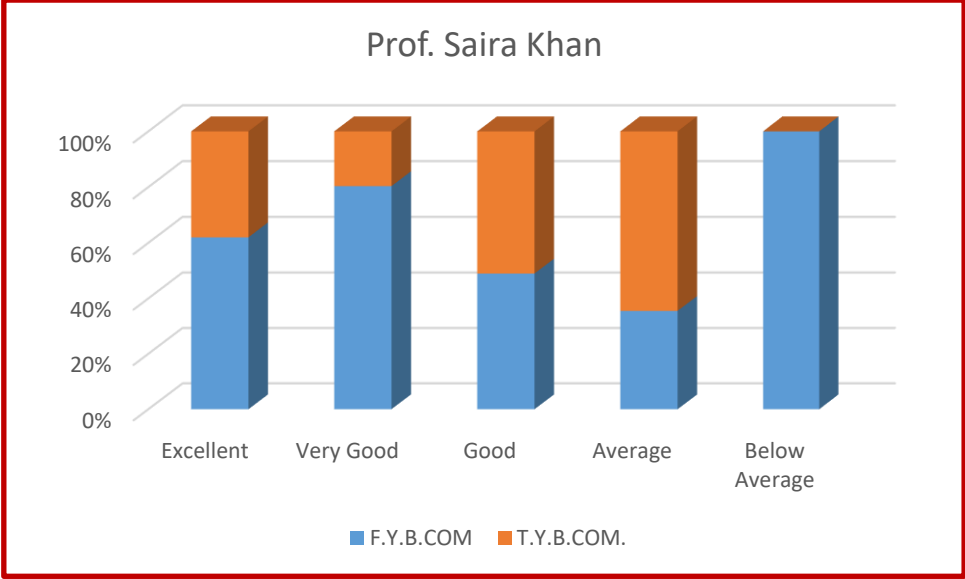

Principal
Dr. Ambedkar College of
Commerce & Economics
Wadala, Mumbai - 400 031.