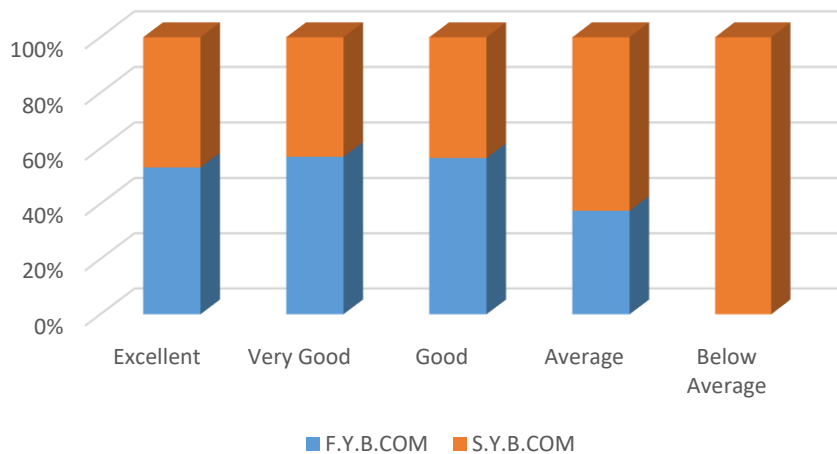

Prof. Sandesh Sonawane

Principal
Dr. Ambedkar College of
Commerce & Economics
Wadala, Mumbai - 400 031.