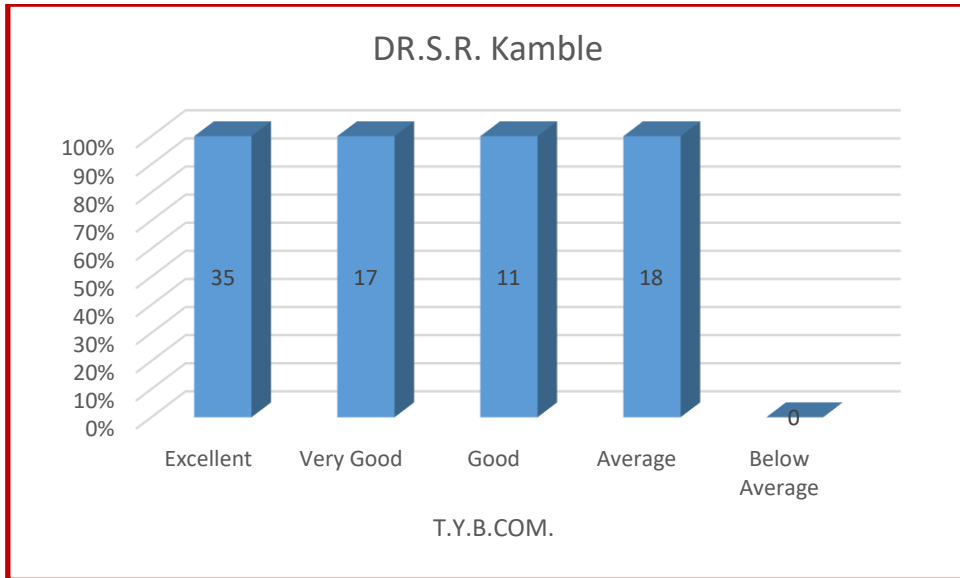

## Students Feedback

**Principal**  
 Dr. Ambedkar College of  
 Commerce & Economics  
 Wadala, Mumbai - 400 031.

Prof. Almas Khan

Prof. Akshay Kamble

*[Signature]*  
Principal  
Dr. Ambedkar College of  
Commerce & Economics  
Wadala, Mumbai - 400 031.