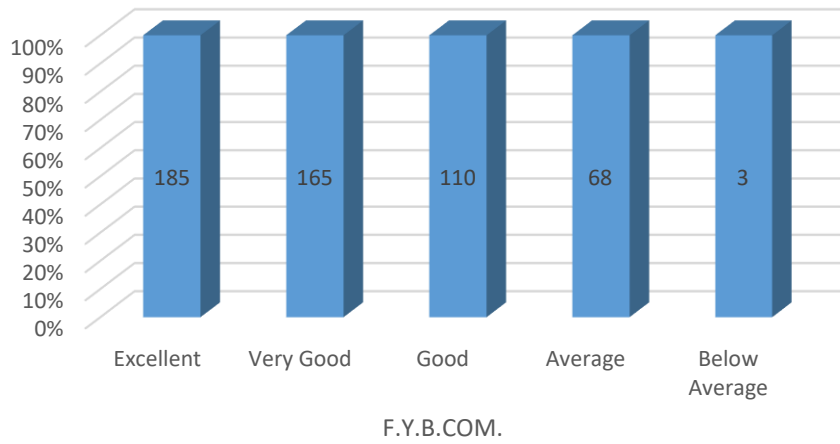

Dr. Gangotri Nirbhavane