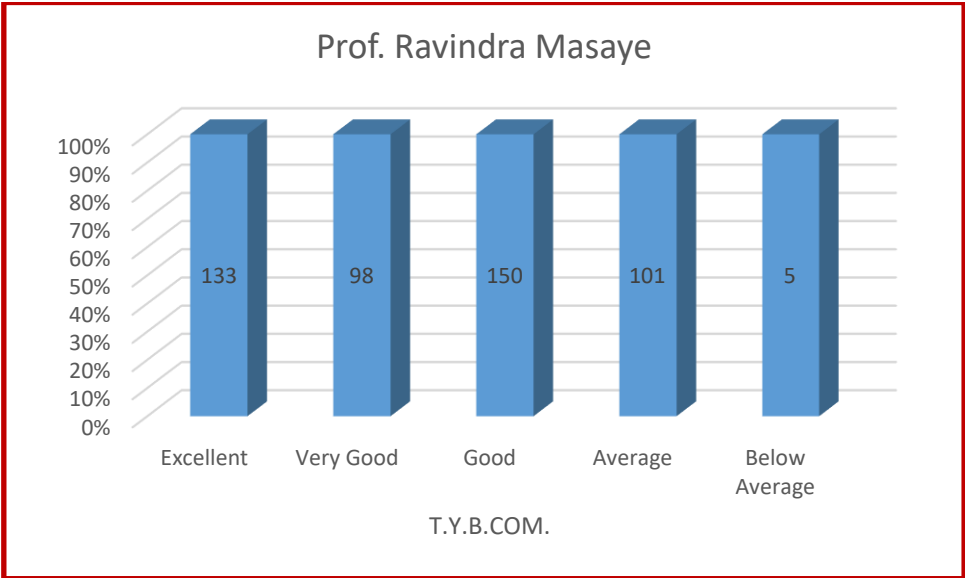

(Signature)
Principal
Dr. Ambedkar College of
Commerce & Economics
Wadala, Mumbai - 400 031.