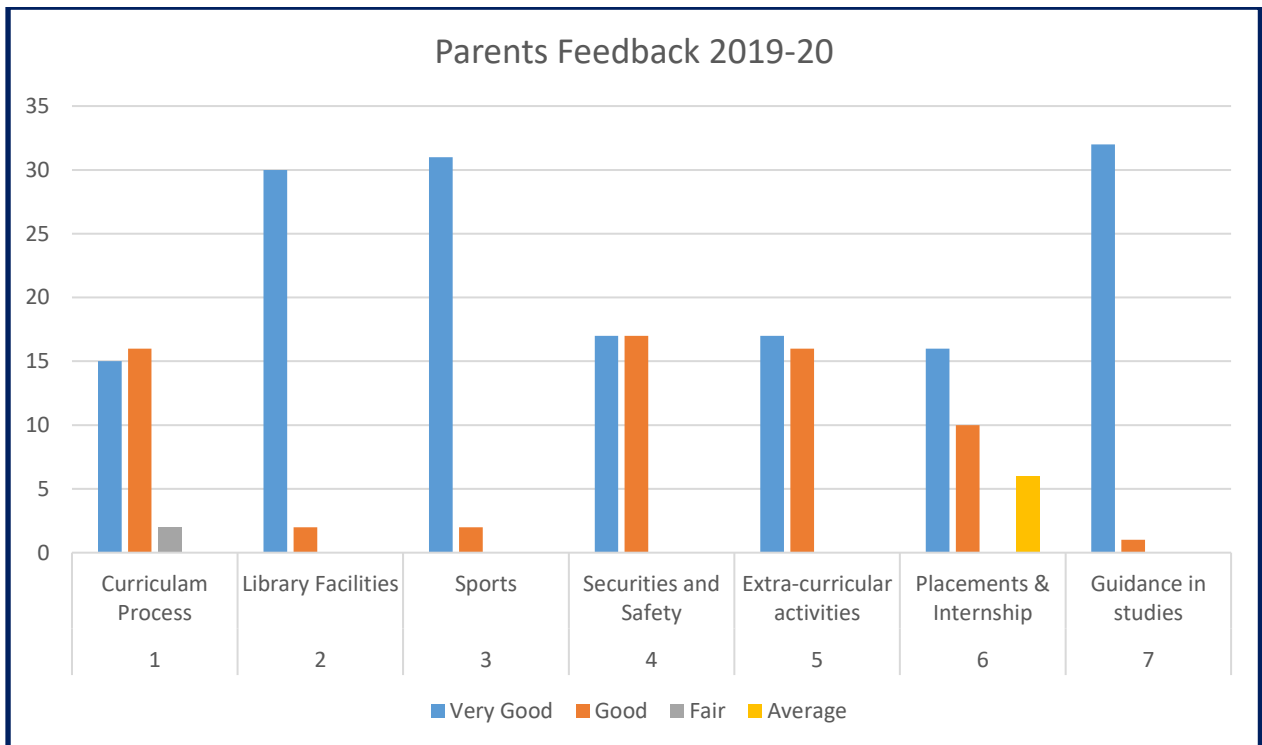

Parents Feedback

The parents have given following suggestions.

1. Washroom Cleanliness should be maintained.
2. Open category students should also get scholarship.

Principal
Principal
Dr. Ambedkar College of
Commerce & Economics
Wadala, Mumbai - 400 031.