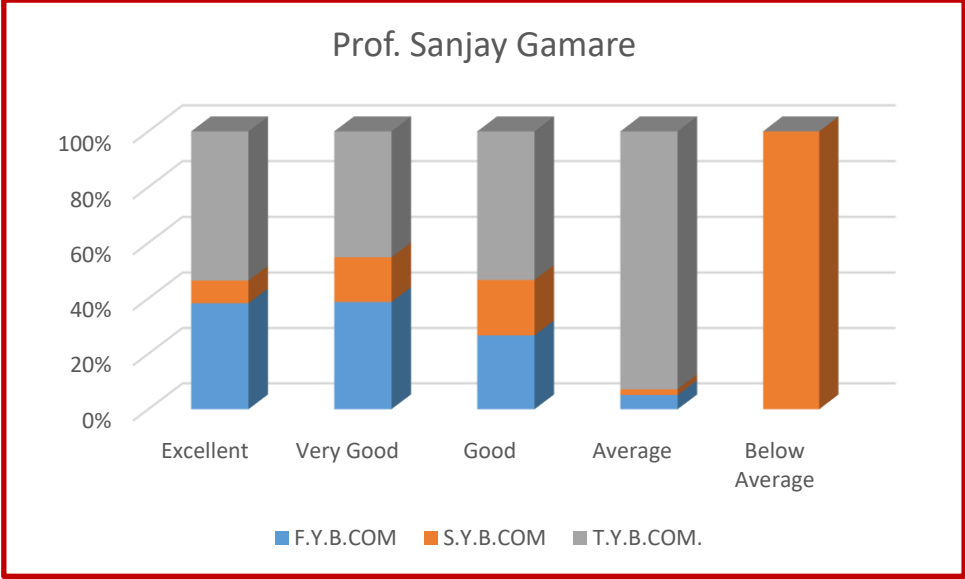

## Students Feedback

**Principal**  
 Dr. Ambedkar College of  
 Commerce & Economics  
 Wadala, Mumbai - 400 031.

Prof. Almas Khan

Prof. Akshay Kamble

*[Signature]*  
Principal  
Dr. Ambedkar College of  
Commerce & Economics  
Wadala, Mumbai - 400 031.