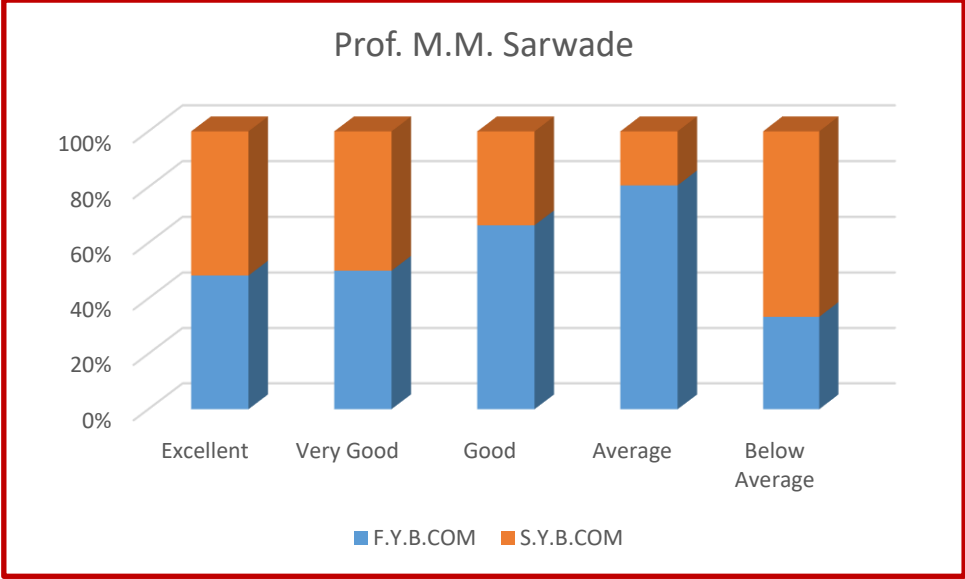

Principal
Dr. Ambedkar College of
Commerce & Economics
Wadala, Mumbai - 400 031.