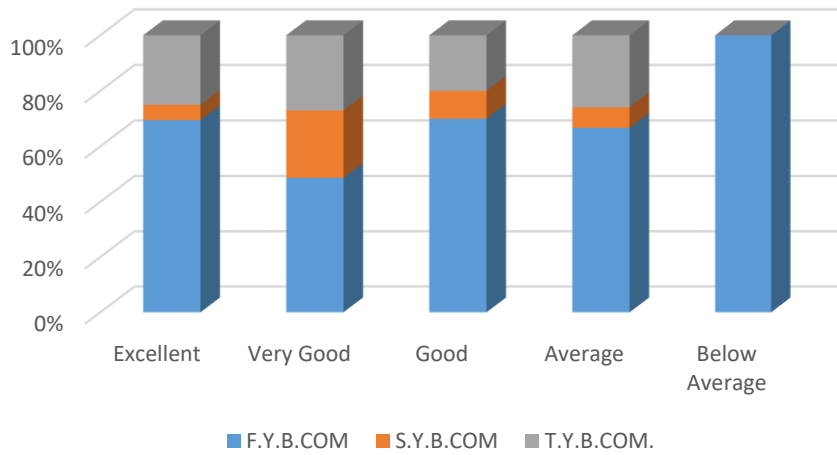

Prof. Akshay Kamble

[Signature]
Principal
Dr. Ambedkar College of
Commerce & Economics
Wadala, Mumbai - 400 031.