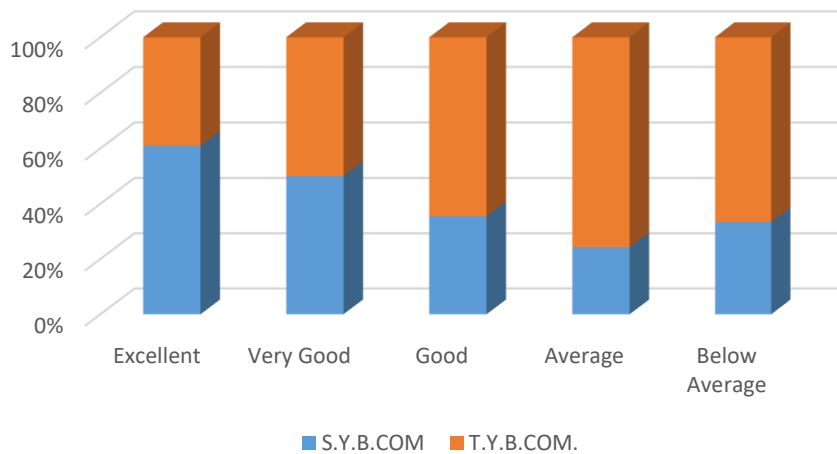

Prof. Rohan Gaikwad