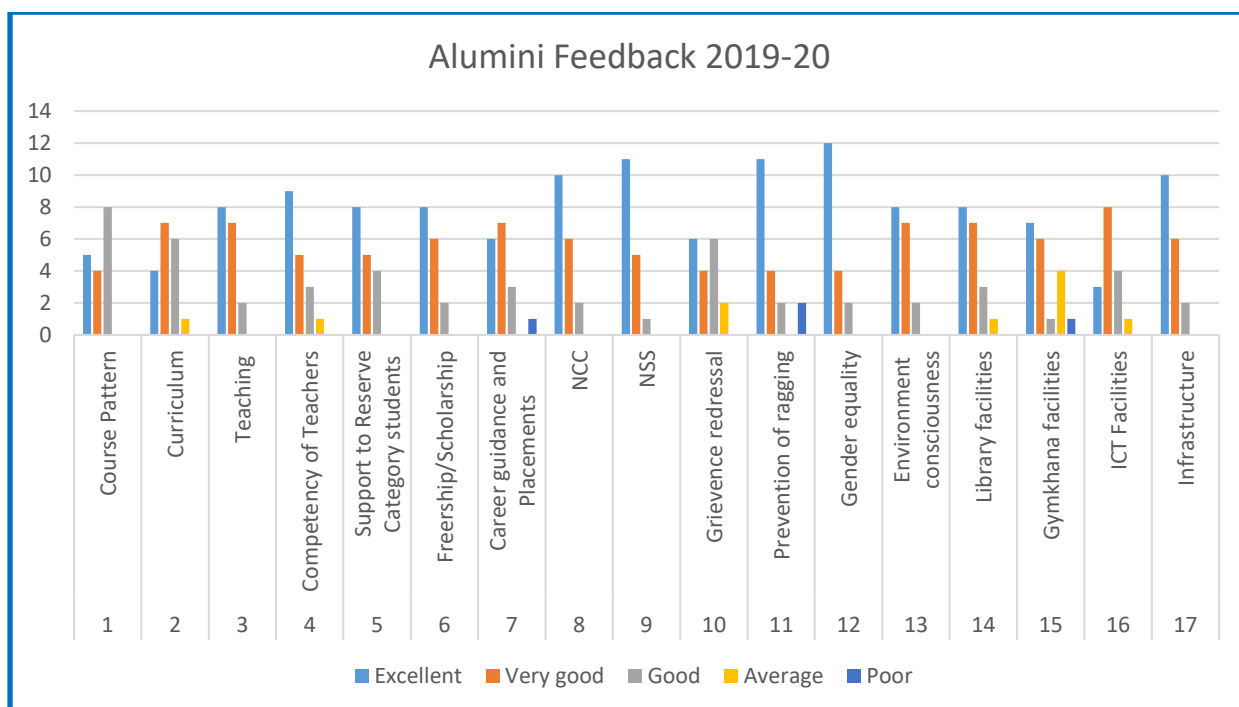

*Principal*  
**Principal**  
**Dr. Ambedkar College of**  
**Commerce & Economics**  
**Wadala, Mumbai - 400 031.**

The suggestions received from the students are as follows:

1. There should be improvement in cleanliness of washrooms.
2. Office working hours should start early.
3. Lots of documents are required for filling online GOI scholarship/free-ship forms.
4. Gymkhana timing for indoor games should be raised.

## Alumni Feedback

The Alumni has given the following suggestions:

1. Courses enhancing Employability skills of students should be conducted.
2. NCC and NSS should be provided more facilities.
3. Gymnasium should be modernised.