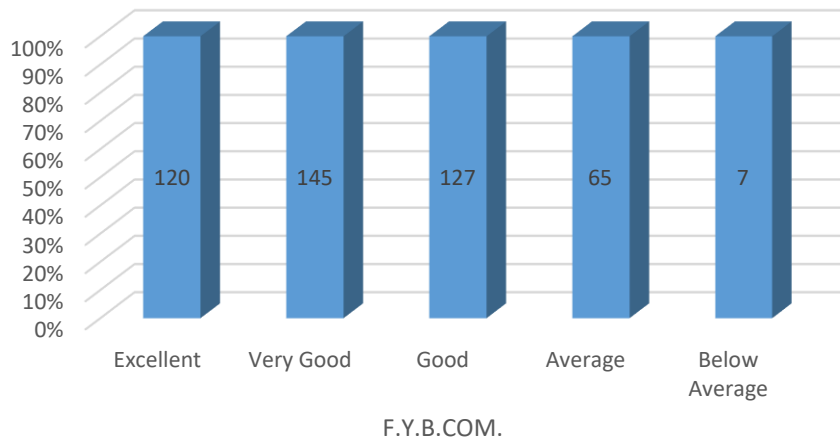

Prof. Swapnal Shinde

Principal
Principal
Dr. Ambedkar College of
Commerce & Economics
Wadala, Mumbai - 400 031.