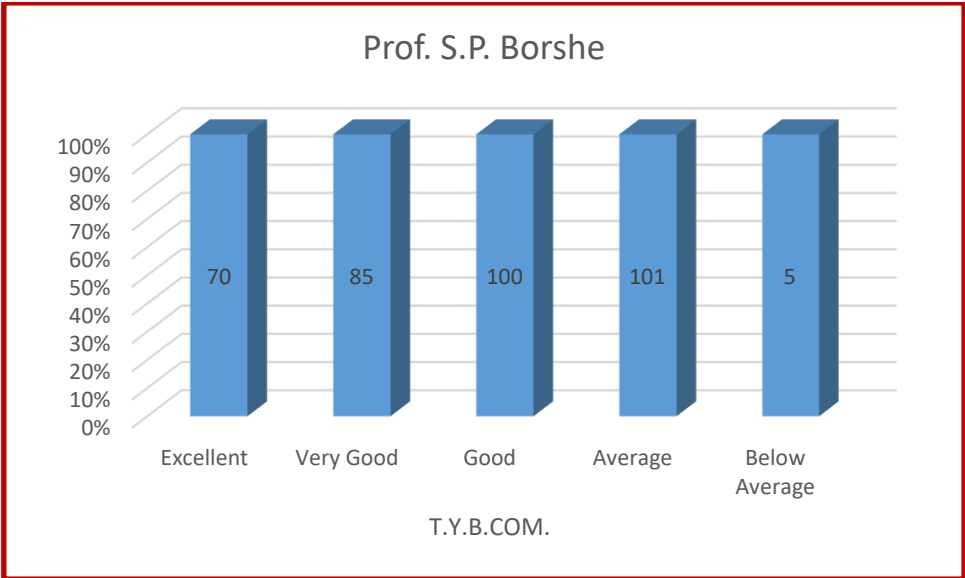

## Students Feedback

**Principal**  
 Dr. Ambedkar College of  
 Commerce & Economics  
 Wadala, Mumbai - 400 031.

Prof. Almas Khan

Prof. Akshay Kamble

*[Signature]*  
Principal  
Dr. Ambedkar College of  
Commerce & Economics  
Wadala, Mumbai - 400 031.