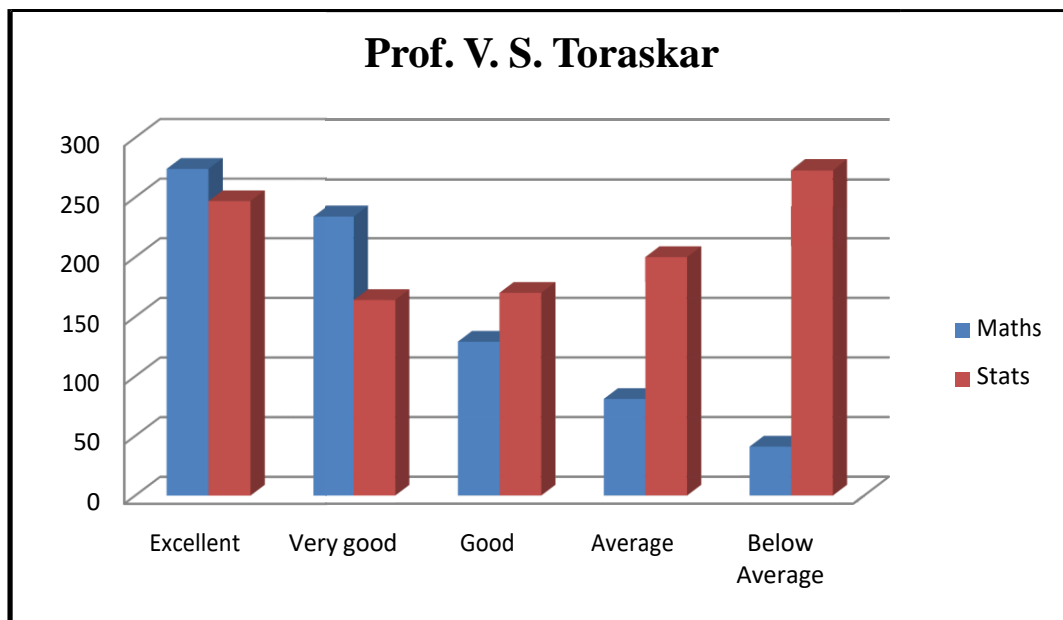

# Math and Stats Faculty Graphs

*Principal*  
Principal  
Dr. Ambedkar College of  
Commerce & Economics  
Wadala, Mumbai - 400 031.