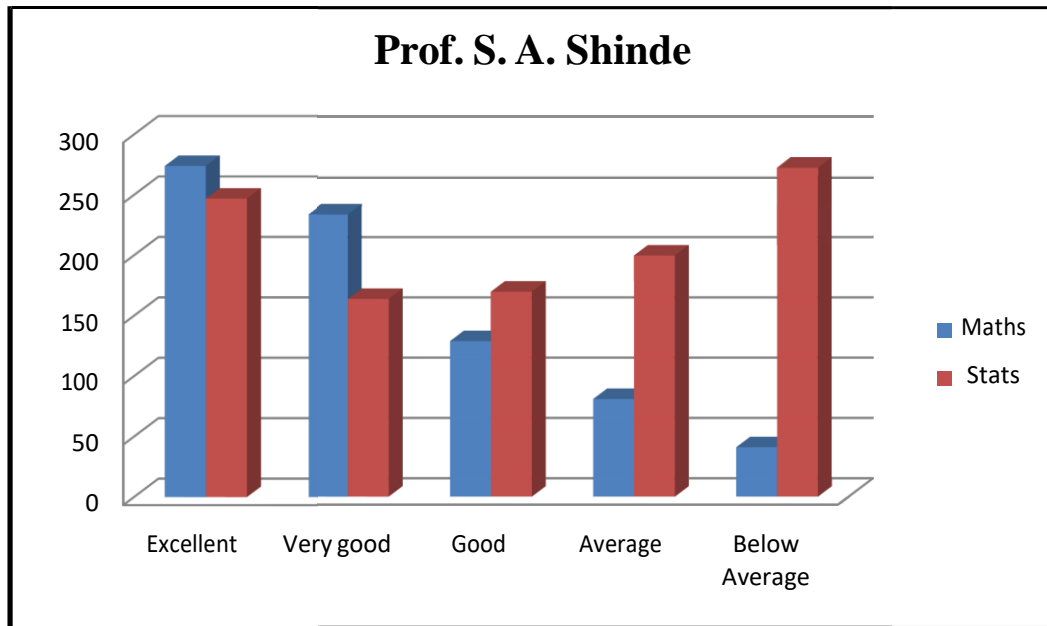

# Math and Stats Faculty Graphs

*Principal*  
Principal  
Dr. Ambedkar College of  
Commerce & Economics  
Wadala, Mumbai - 400 031.