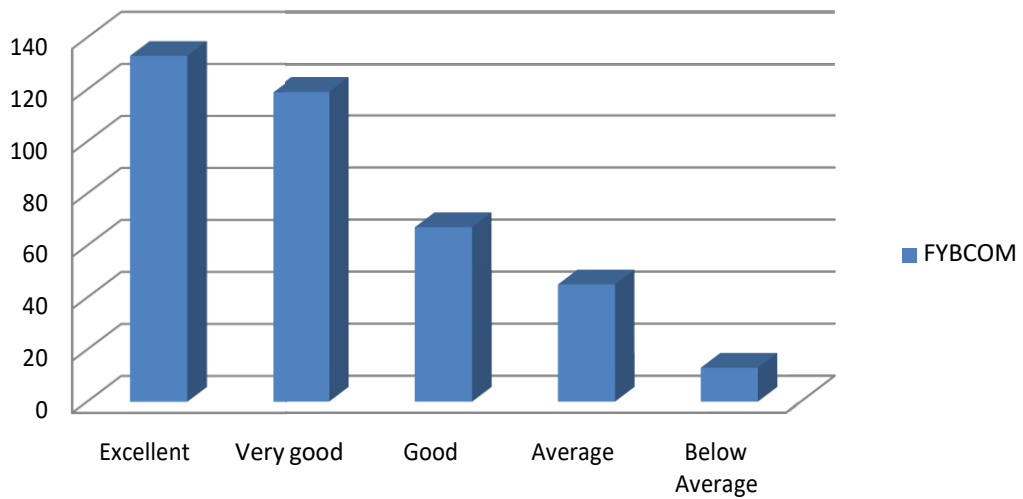

Prof. S. M. Warbhe

[Signature]
Principal
Dr. Ambedkar College of
Commerce & Economics
Wadala, Mumbai - 400 031.