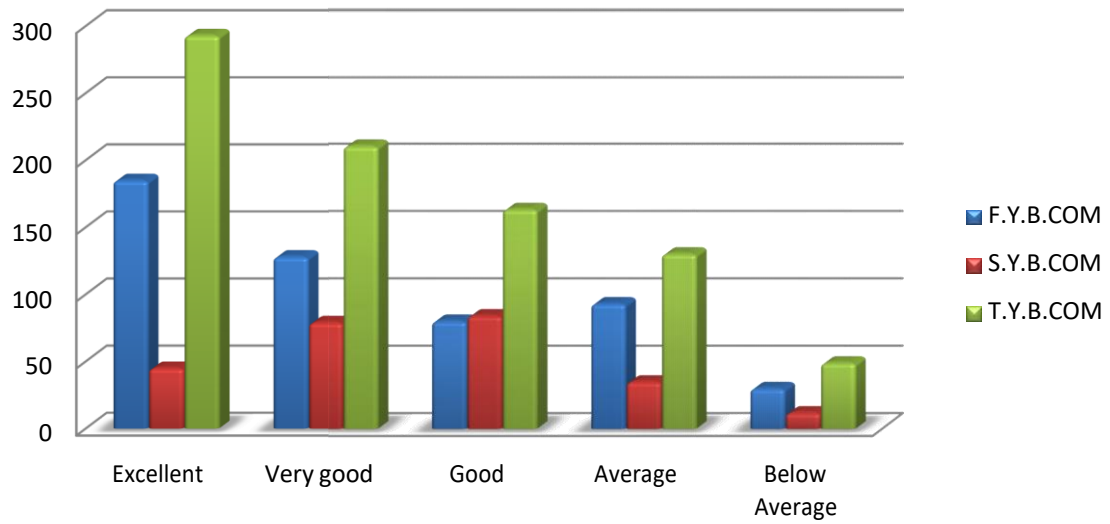

Accounts Faculty Graphs

Mr. D.A.Gawai