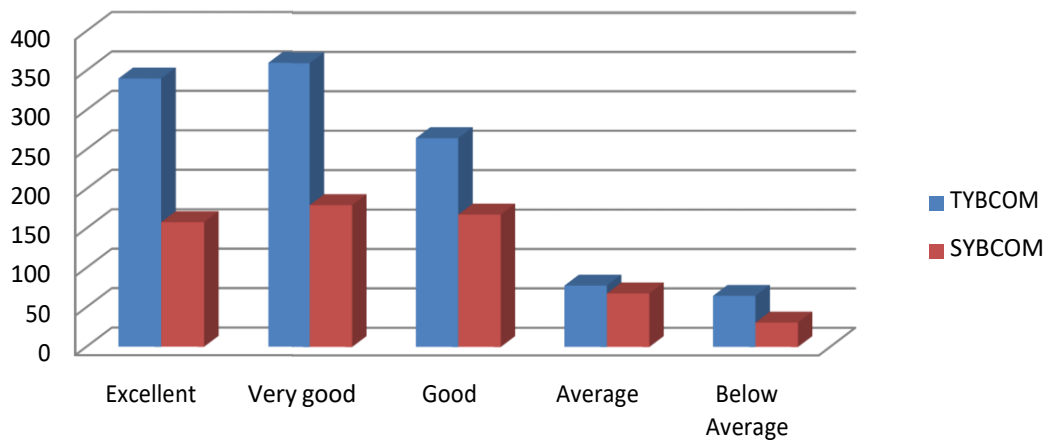

Prof. R. S. Masaye

Principal
Dr. Ambedkar College of
Commerce & Economics
Wadala, Mumbai - 400 031.