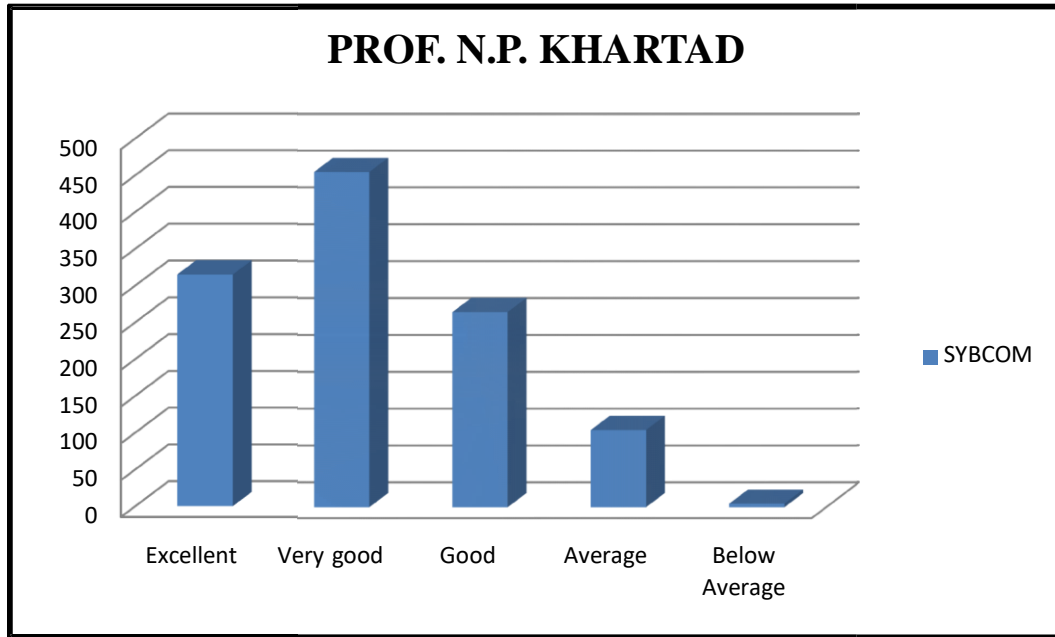

Business Law Faculty Graphs

Principal
Dr. Ambedkar College of
Commerce & Economics
Wadala, Mumbai - 400 031.