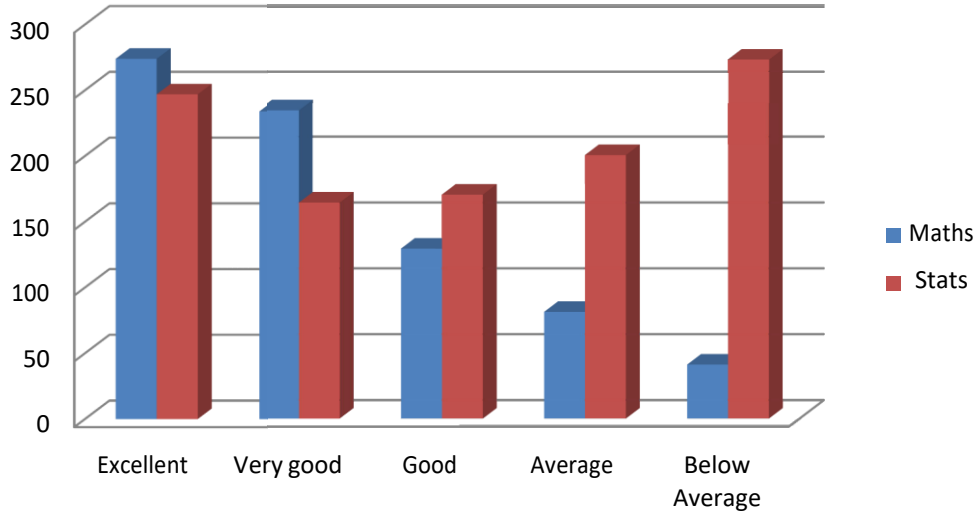

Prof. S. V. Kamble