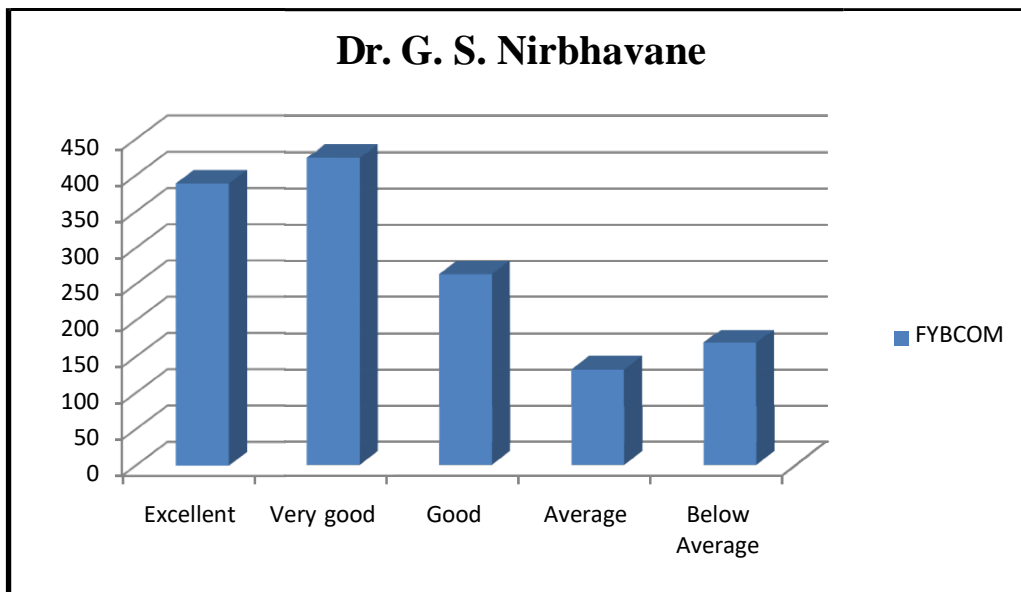

Environmental Studies Faculty Graphs

Principal
Dr. Ambedkar College of
Commerce & Economics
Wadala, Mumbai - 400 031.