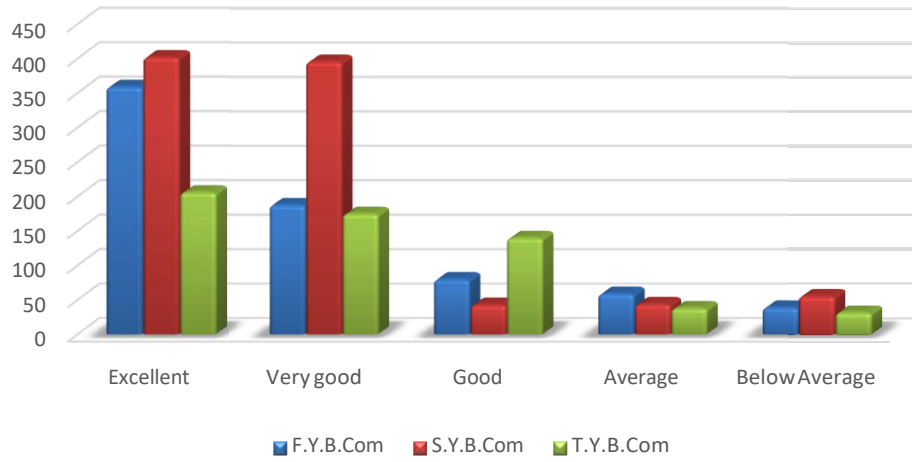

Prof. S. P. Hadke